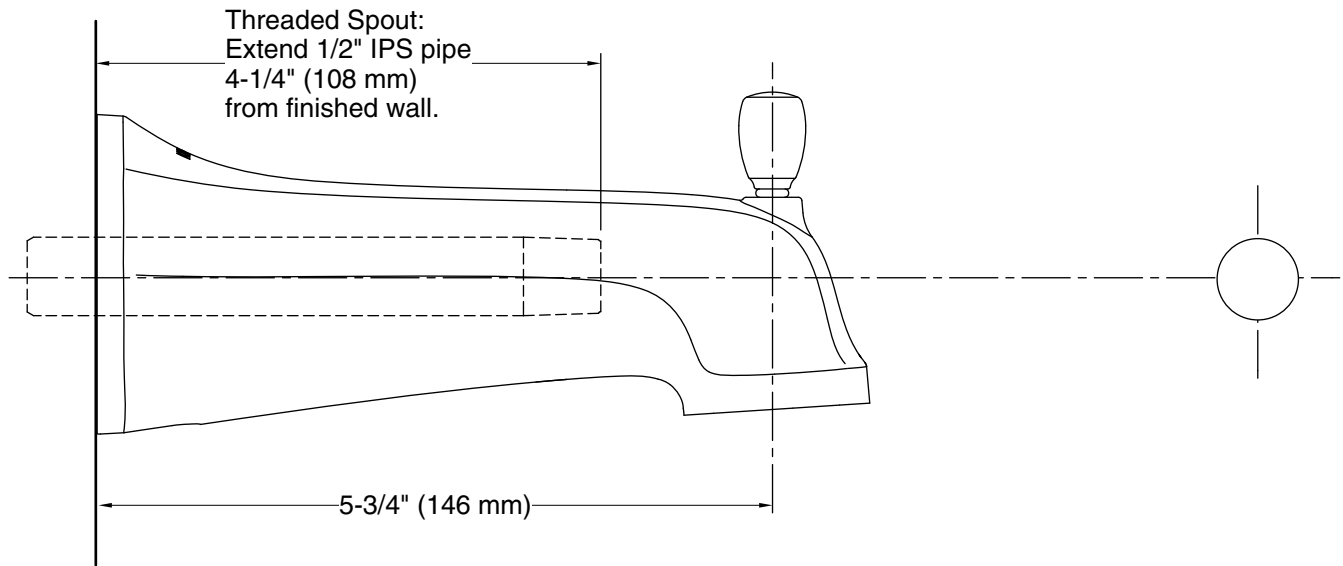

Technical Information

All product dimensions are nominal.

Drain included: No

Notes

Install this product according to the installation guide.

Install straight pipe or tube drop of 7" (178 mm) to 18" (457 mm) with single elbow between valve and wall-mount spout.