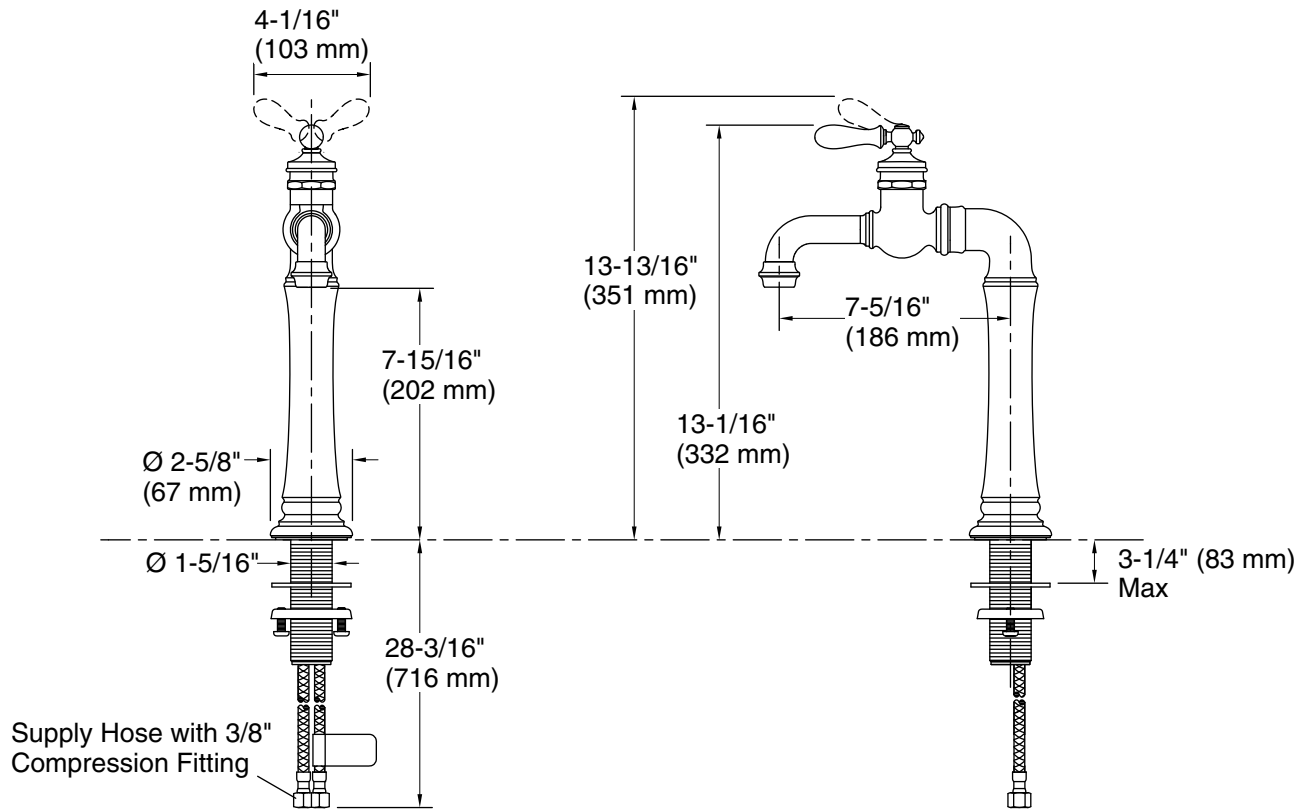

Material

- Premium metal construction for durability and reliability.

Installation

- Flexible connections for easy installation.
- Single-hole installation.

Adapters, Rough-in and Extension Kits

1012715 Range: 3-1/4" (83 mm) -
5-3/8" (137 mm)

Technical Information

All product dimensions are nominal.

Valve body: Plastic

Spout:

Spout reach: 7-5/16" (186 mm)

Notes

Install this product according to the installation guide.