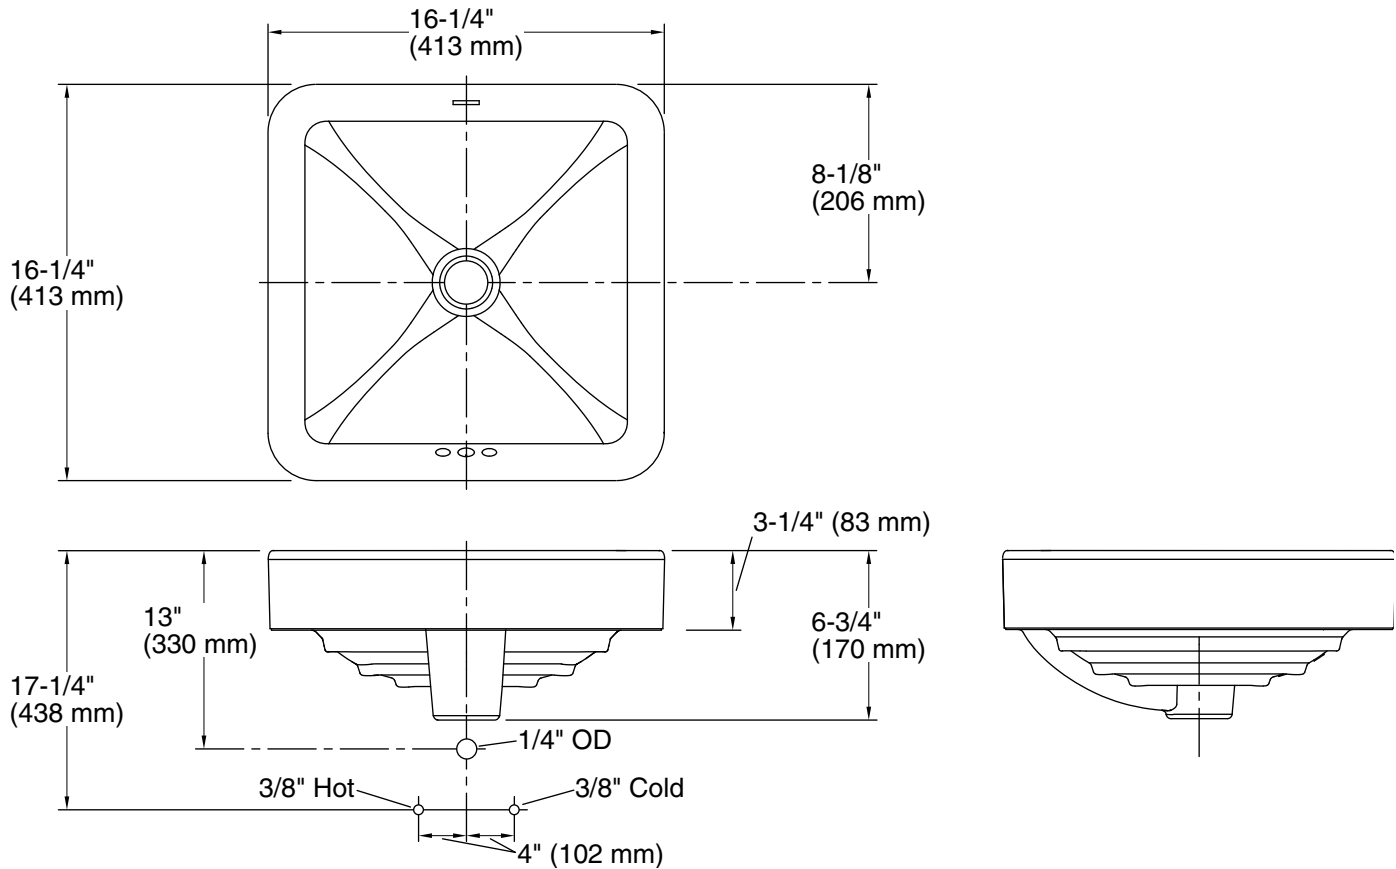

### Technical Information

All product dimensions are nominal.

Bowl configuration:	Single
Installation:	Vessel
Bowl area (Only):	Length: 15-3/4" (400 mm) Width: 15-3/4" (400 mm) Water depth: 3-3/4" (95 mm)
Drain hole:	1-3/4" (44 mm)
Template:	1144642-7, required, included