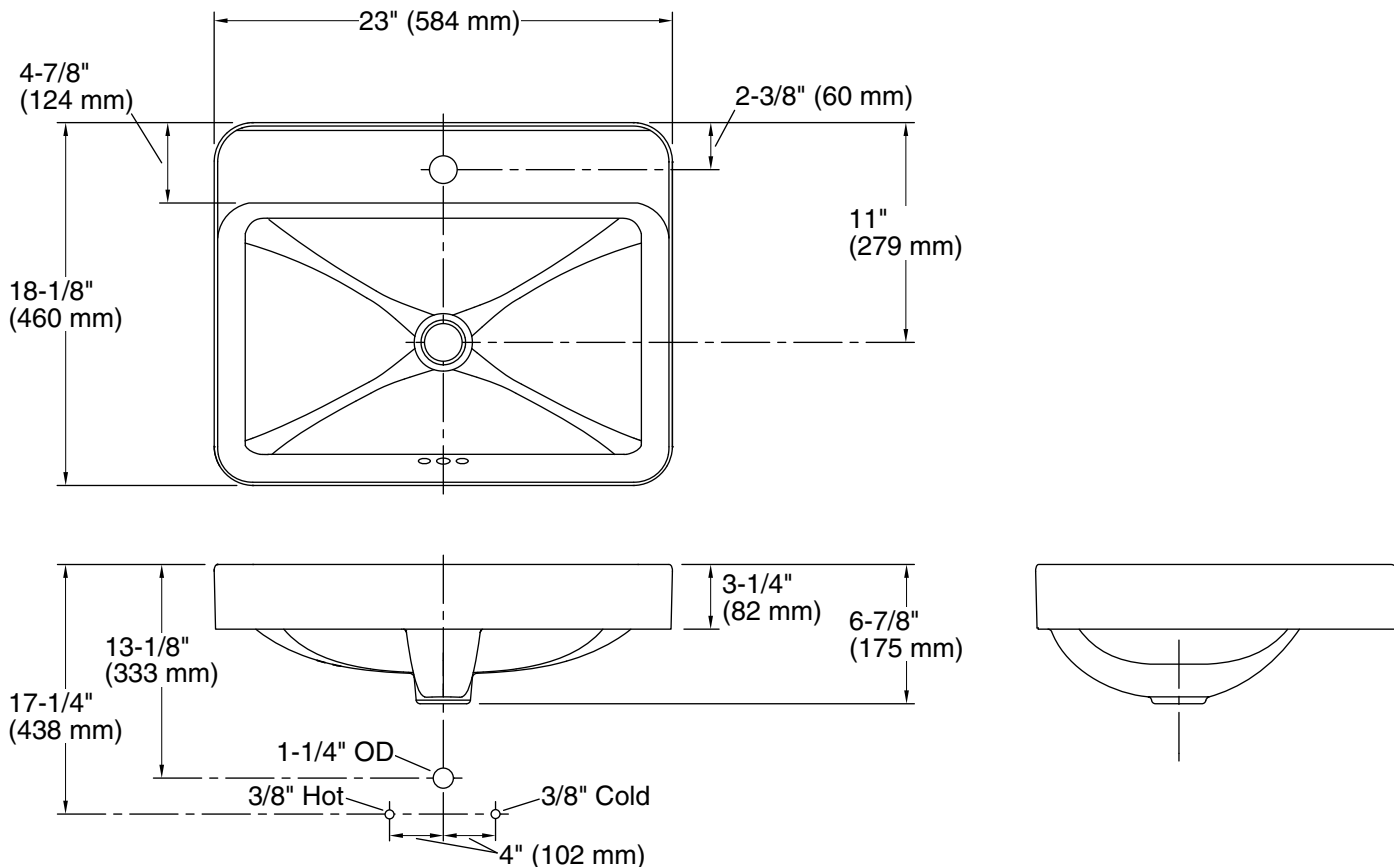

Vox® Rectangle

Vessel bathroom sink
K-2660-1

Features

- Single faucet hole
- Rectangular basin with a contemporary design
- With overflow
- 23" (584 mm) x 18-1/8" (460 mm)

Material

- Vitreous china

Installation

THE BOLD LOOK
OF **KOHLER**®

Technical Information

All product dimensions are nominal.

Bowl configuration:	Single
Installation:	Vessel, Drop-in
Bowl area (Only):	Length: 22" (559 mm) Width: 13-1/4" (337 mm) Water depth: 3-3/4" (95 mm)
Number of deck holes:	1
Faucet hole(s):	1-3/8" (35 mm)
Drain hole:	1-3/4" (44 mm)
Template:	1144641-7, required, included