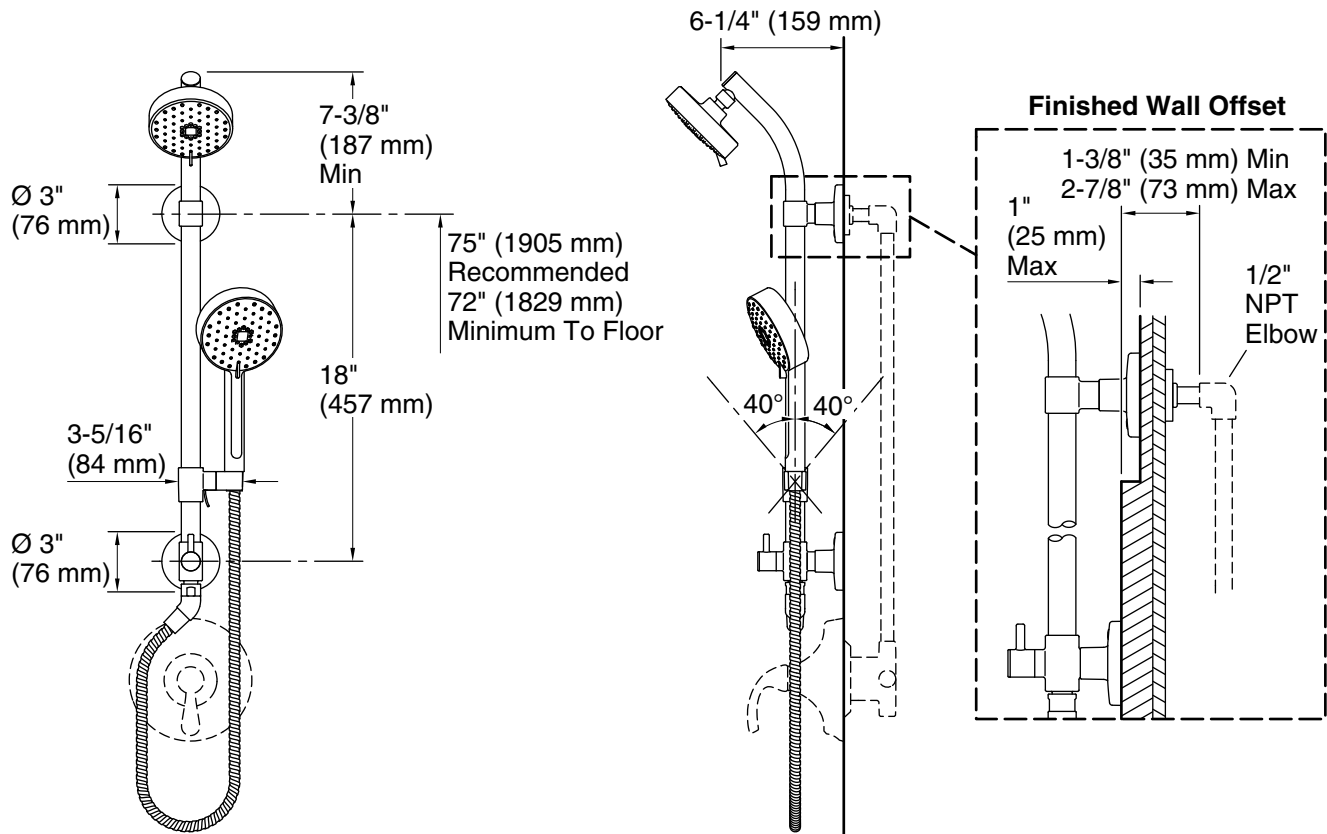

Installation

- Wall-mount.
- For use in shower-only installations.
- Installs in less than 60 minutes without changes to in-wall plumbing (subject to condition of existing installation).
- May require additional service parts based on installation type (see installation guide for details).
- Includes an adapter that will fit with most installations but may require K-1194630, K-1187917 or K-1194302.

Color	Code	Description
	CP	Polished Chrome
	BN	Vibrant® Brushed Nickel
	BL	Matte Black

Technical Information

All product dimensions are nominal.

Handshower:

Rated maximum flow: 2 gal/min (7.6 l/min)

Pressure: 45 psi (3.1 bar)

Showerhead/Body Spray:

Rated maximum flow: 2 gal/min (7.6 l/min)

Pressure: 45 psi (3.1 bar)

Notes

Install this product according to the installation guide.

IMPORTANT! The sidebar must be mounted to stud framing at both the top and bottom mounting locations. Do not use or depend on plastic wall anchors to attach the sidebar.