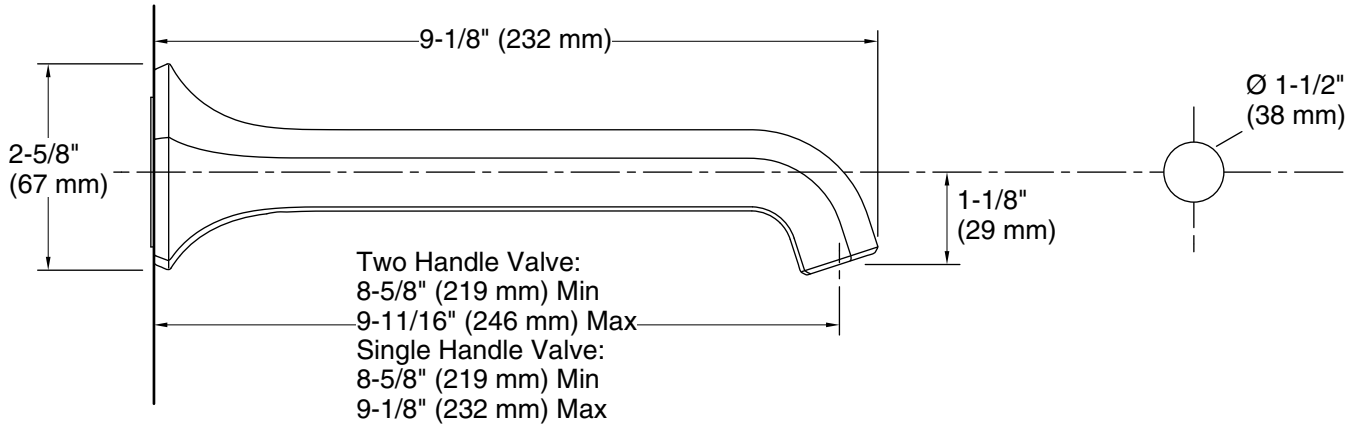

#### Features

- Stationary spout
- 8-5/8" (219 mm) spout reach
- 1.2 gpm (4.5 lpm) maximum flow rate at 60 psi (4.14 bar)
- Drain sold separately
- Part of the Occasion bathroom faucet and accessory collection

**Technical Information**

All product dimensions are nominal.

**Faucet:**

Flow rate: 1.2 gal/min (4.5 l/min)

Pressure: 60 psi (4.1 bar)

Drain included: No

Drain with overflow: Yes

**Spout:**

Spout reach: 8-5/8" (220 mm)