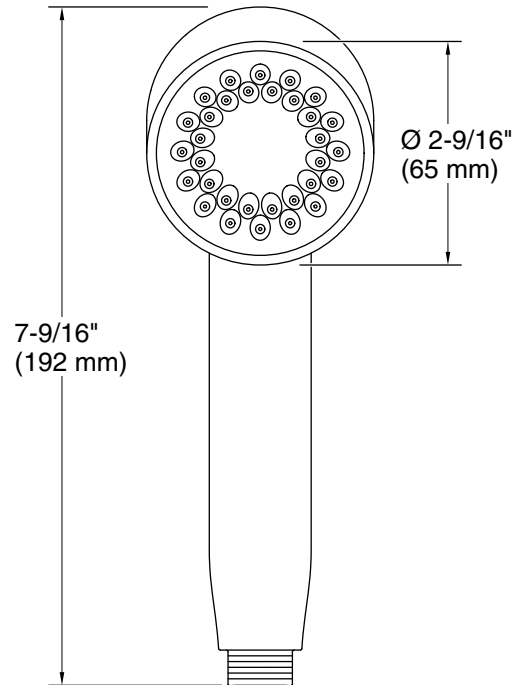

Features

- Single-function handshower delivers a full, consistent spray, regardless of water pressure
- Infinity provides three spray experiences in one: strong-rinsing (top), massaging (middle), and broad coverage (lower)
- MasterClean™ sprayface features an easy-to-clean surface that withstands mineral buildup and maximizes spray performance
- Optimized sprayface for maximum performance
- 2.5 gpm (9.5 lpm) maximum flow rate at 45 psi (3.1 bar)

Material

- Premium material construction for durability and reliability
- KOHLER® finishes resist corrosion and tarnishing

Installation

- 1/2 -14 NPT connection
- Requires shower hose (sold separately)
- Bracket or slidebar required for wall-mount installation
- Deck-mount holder required for deck-mount installation

Recommended Products/Accessories

- K-9514 60" Shower Hose
- K-8593 72" Shower Hose
- K-26309 Wall-mount handshower holder
- K-26310 Wall-mount handshower holder with supply elbow and check valve
- K-26312 32-1/8" slidebar
- K-26313 40" slidebar
- K-26314 32" deluxe slidebar with integrated water supply
- K-23723 Faucet cleaner

Technical Information

All product dimensions are nominal.

Handshower:

Rated maximum flow: 2.5 gal/min (9.5 l/min)

Notes

For use with automatic compensating valves rated at 1.5 gal/min (5.7 l/min) or less.