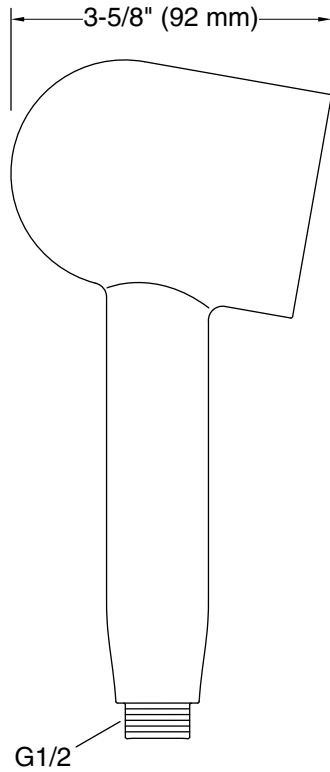

Technical Information

All product dimensions are nominal.

Handshower:

Rated maximum flow: 2.5 gal/min (9.5 l/min)

Notes

For use with automatic compensating valves rated at 1.5 gal/min (5.7 l/min) or less.