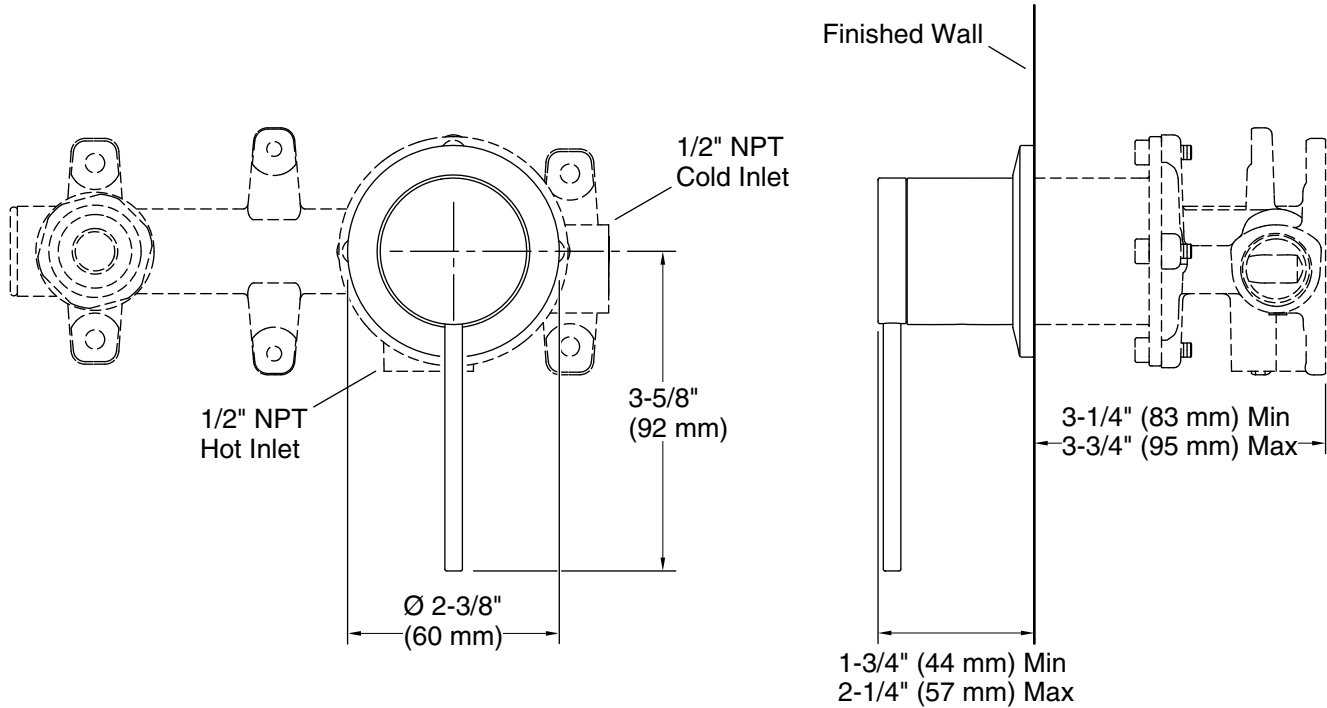

Technical Information

All product dimensions are nominal.

Drain included: No

Notes

Install this product according to the installation instructions.

ADA compliant for handles only.

ADA, OBC, CSA B651 compliant when installed to the specific requirements of these regulations.