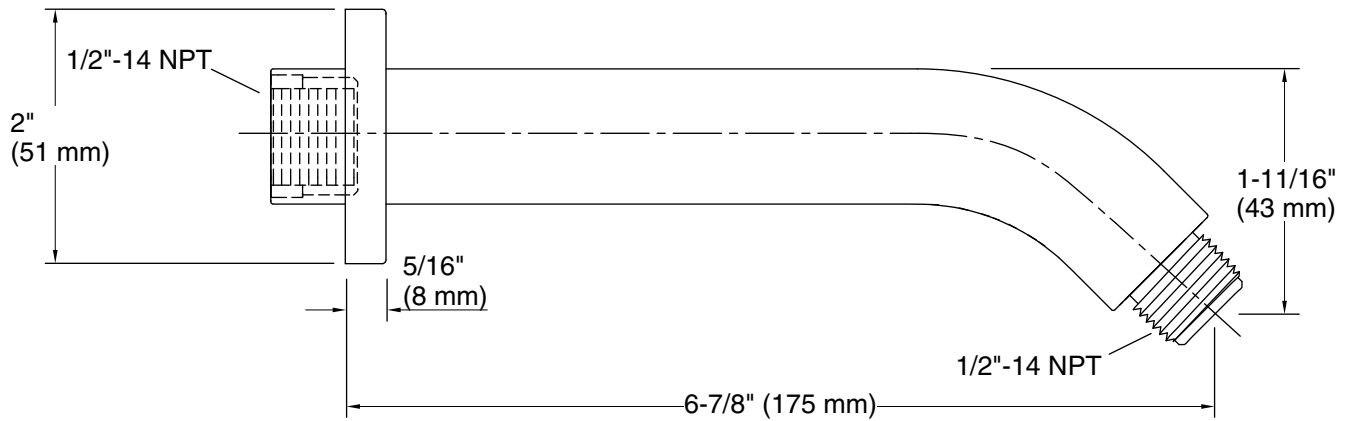

Features

- 1/2" NPT connection
- For use with any KOHLER showerhead (sold separately)
- Includes flange

Material

- Premium metal construction for durability and reliability
- KOHLER finishes resist corrosion and tarnishing

Color	Code	Description
	CP	Polished Chrome
	SN	Vibrant™ Polished Nickel
	BN	Vibrant™ Brushed Nickel
	TT	Vibrant™ Titanium

Technical Information

All product dimensions are nominal.

Notes

Install this product according to the installation guide.