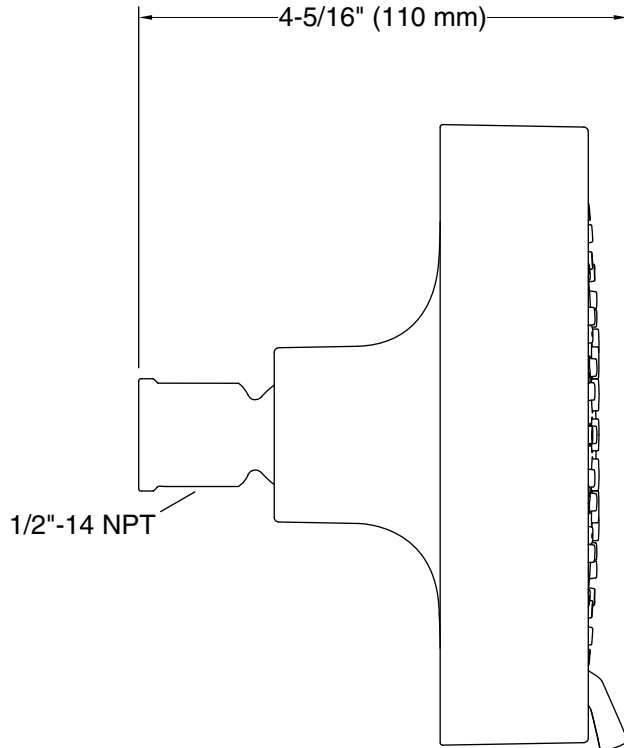

Material

- KOHLER finishes resist corrosion and tarnishing.

Installation

- Shower arm and flange sold separately.
- 1/2"-14 NPT connection.
- Wall-mount.

Recommended Products/Accessories

K-7397 Shower Arm and Flange
K-7395 Shower Arm and Flange
K-933 Shower Arm and Flange
K-934 Shower Arm and Flange
K-23723 Faucet cleaner

Technical Information

All product dimensions are nominal.

Showerhead/Body Spray:

Rated maximum flow: 2.5 gal/min (9.5 l/min)

Notes

Install this product according to the installation instructions.