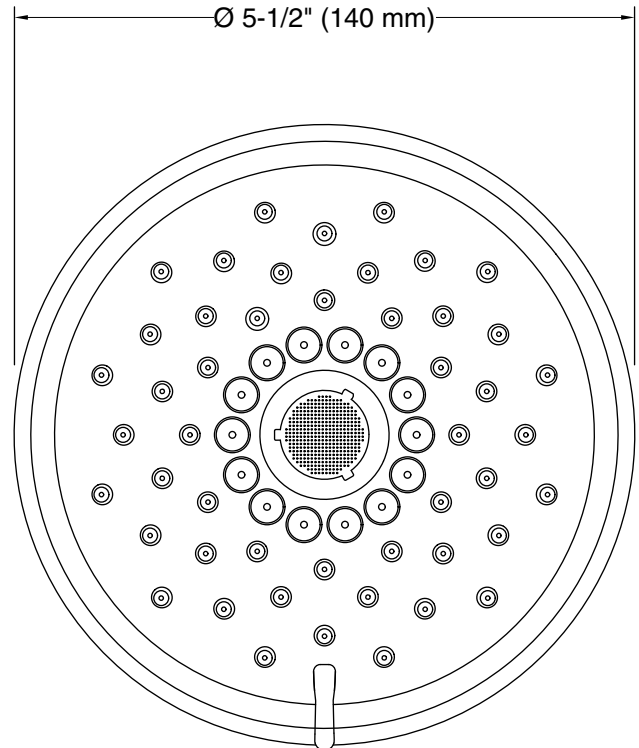

Features

- Multifunction showerhead and handshower each have advanced spray engines to provide three experiences: full coverage, pulsating massage, and silk spray.
- Full coverage spray produces an encompassing spray ideal for everyday use.
- Pulsating massage spray targets sore muscles to ease away aches and pains.
- Silk spray releases a dense, luxurious spray ideal for rinsing.
- Thumb tab allows for a smooth transition between sprays.
- MasterClean™ sprayface features an easy-to-clean surface that withstands mineral buildup.
- 2.5 gpm (9.5 lpm) maximum flow rate.
- Coordinates with Purist®, Stillness®, and Composed® faucets and accessories.

Material

- KOHLER finishes resist corrosion and tarnishing.

Installation

- Shower arm and flange sold separately.
- 1/2"-14 NPT connection.
- Wall-mount.

Recommended Products/Accessories

K-7397 Shower Arm and Flange
K-7395 Shower Arm and Flange
K-933 Shower Arm and Flange
K-934 Shower Arm and Flange
K-23723 Faucet cleaner

Technical Information

All product dimensions are nominal.

Showerhead/Body Spray:

Rated maximum flow: 2.5 gal/min (9.5 l/min)

Notes

Install this product according to the installation instructions.