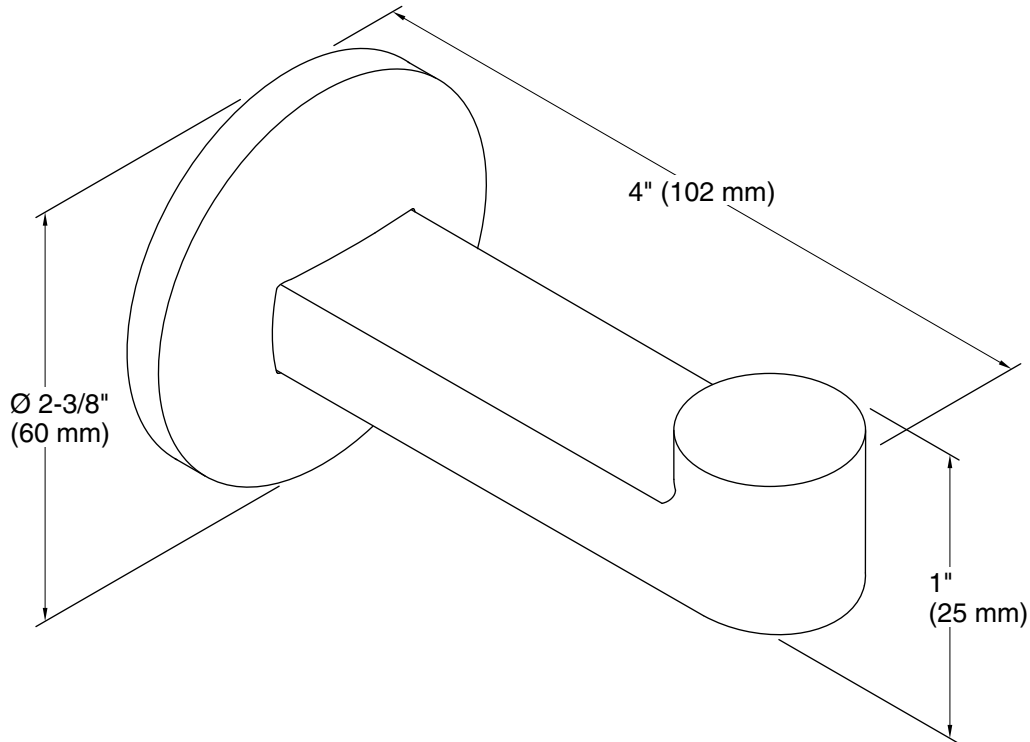

Color	Code	Description
	CP	Polished Chrome
	BN	Vibrant® Brushed Nickel
	BL	Matte Black
	2MB	Vibrant® Brushed Moderne Brass

Technical Information

All product dimensions are nominal.

Material: Zinc

Notes

Install this product according to the installation instructions.