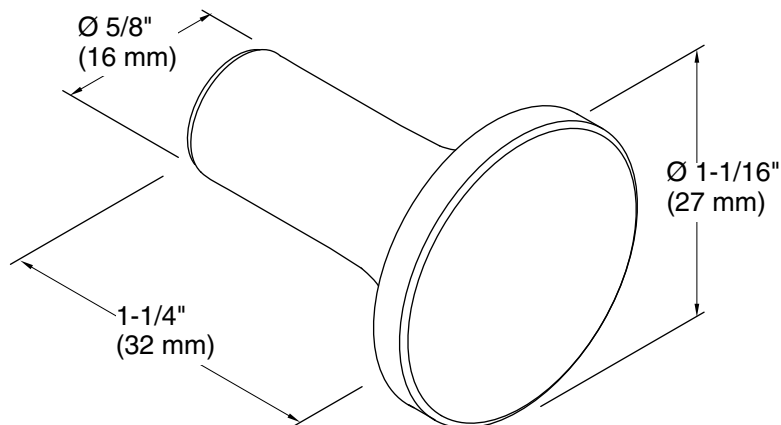

Technical Information

All product dimensions are nominal.

Material: Metal

Notes

Install this product according to the installation guide.