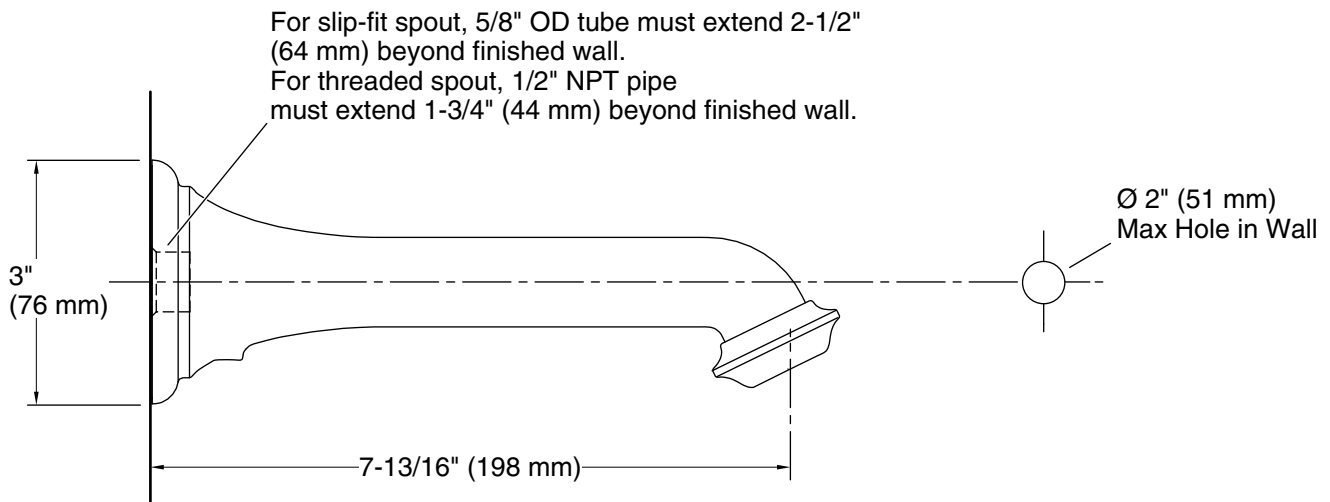

### Technical Information

All product dimensions are nominal.

#### Spout:

Spout reach: 8-7/16" (214 mm)