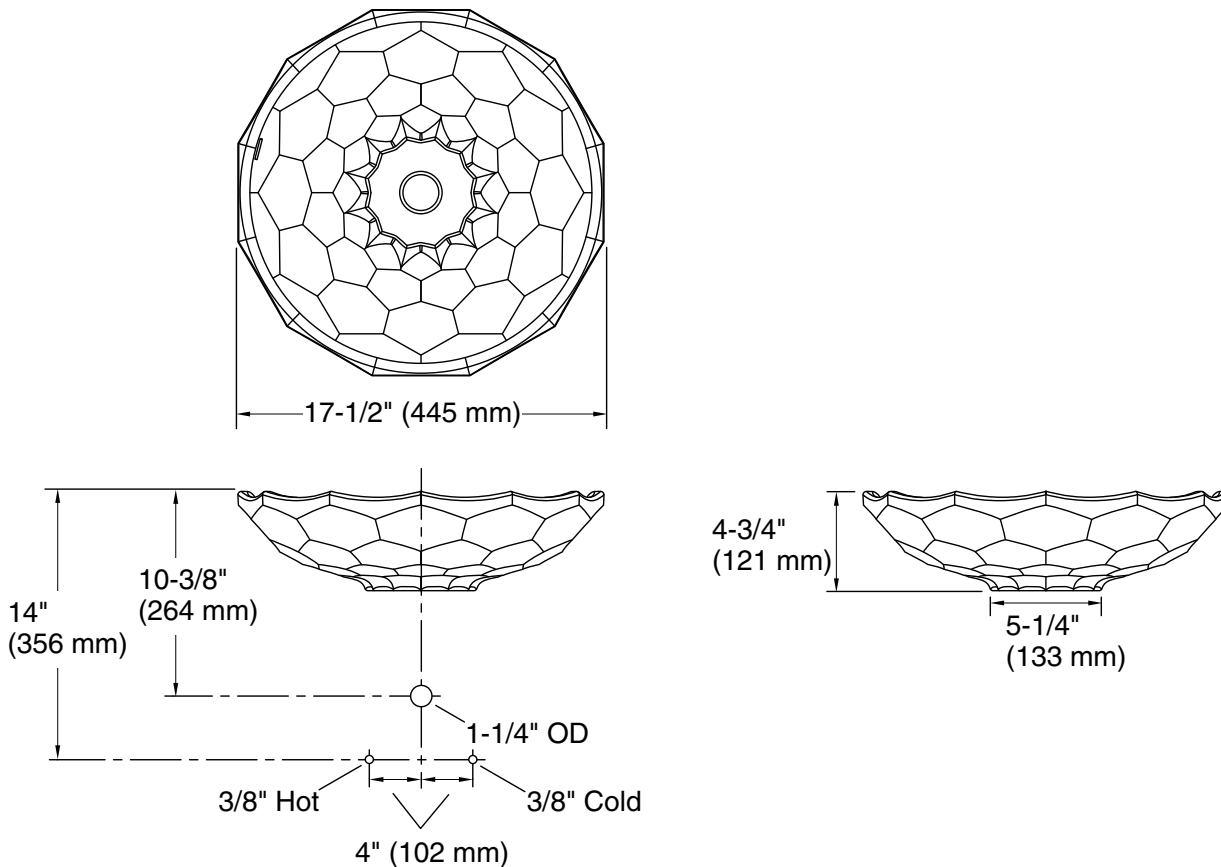

Features

- Generously sized basin with light-reflecting facets
- No faucet holes; requires wall- or counter-mount faucet
- Fits on a standard-size countertop and works with a range of faucet styles
- Allows flexible faucet and accessory installation

Technical Information

All product dimensions are nominal.

Bowl configuration:	Single
Installation:	Vessel
Bowl area (Only):	Length: 15-7/8" (403 mm) Width: 15-7/8" (403 mm) Bowl depth: 4" (102 mm) With overflow: Yes Water depth: 4" (102 mm)
With overflow:	Yes