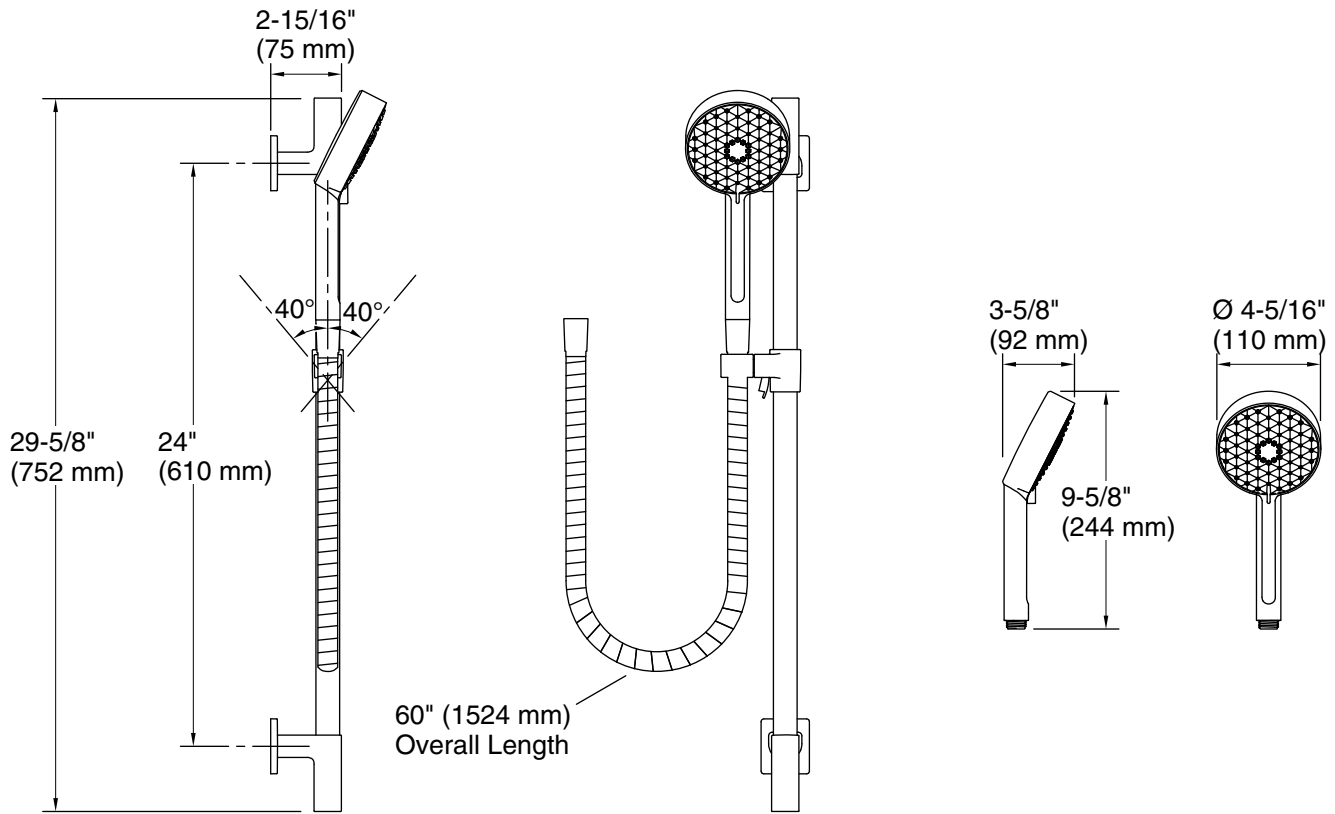

Features

- Handshower features contemporary design
- Three spray functions and ADA-compliant nonpositive shutoff
- Thumb tab allows for a smooth transition between sprays
- 24" (609 mm) sidebar features adjustable mounting brackets for installation flexibility
- Includes 60" (1524 mm) smooth hose
- This product can help a building earn Water Efficiency points in LEED® Green Building Rating System

Technical Information

All product dimensions are nominal.

Handshower:

Rated maximum flow: 1.75 gal/min (6.6 l/min)

Notes

Install this product according to the installation instructions.

Plumbing codes require approved backflow prevention devices to be installed in-line to handshowers. Please consult with local plumbing officials.