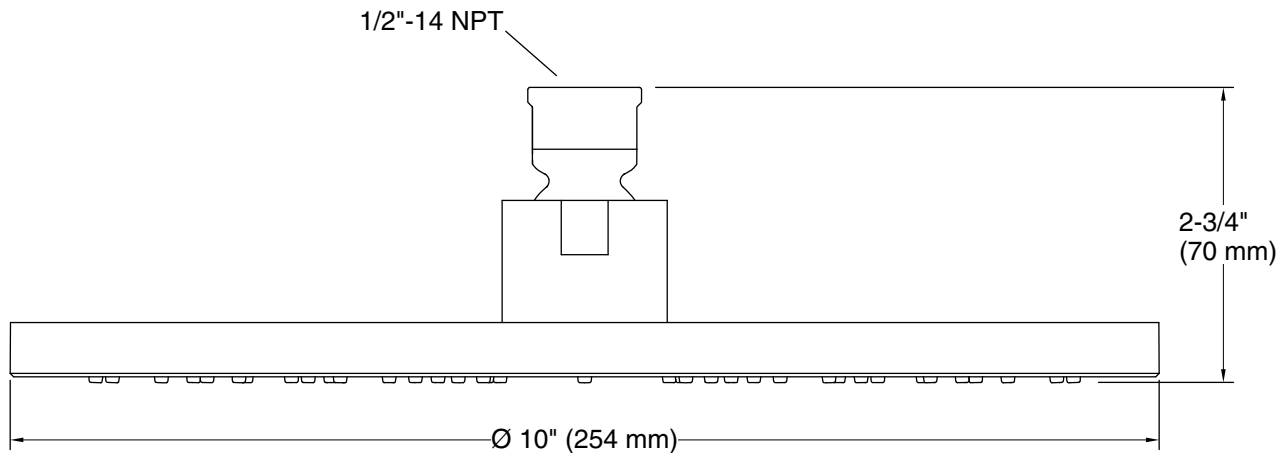

Features

- Single-function rainhead
- MasterClean™ sprayface features an easy-to-clean surface that withstands mineral buildup and maximizes spray performance
- Optimized sprayface for maximum performance
- 2.5 gpm (9.5 lpm) maximum flow rate

Technical Information

All product dimensions are nominal.

Showerhead/Body Spray:

Rated maximum flow: 2.5 gal/min (9.5 l/min)

Notes

Install this product according to the installation instructions.