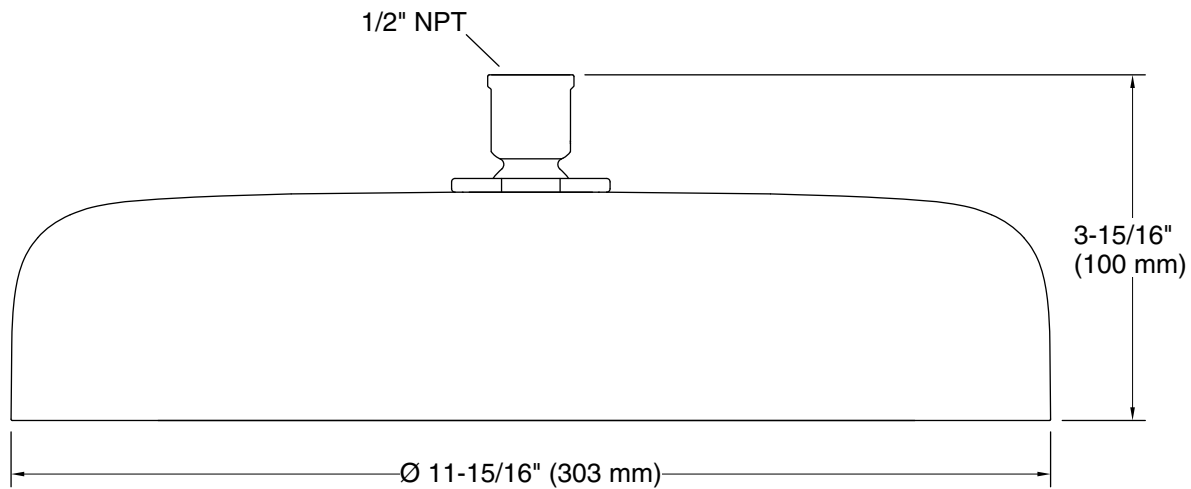

Technical Information

All product dimensions are nominal.

Showerhead/Body Spray:

Rated maximum flow: 2.5 gal/min (9.5 l/min)