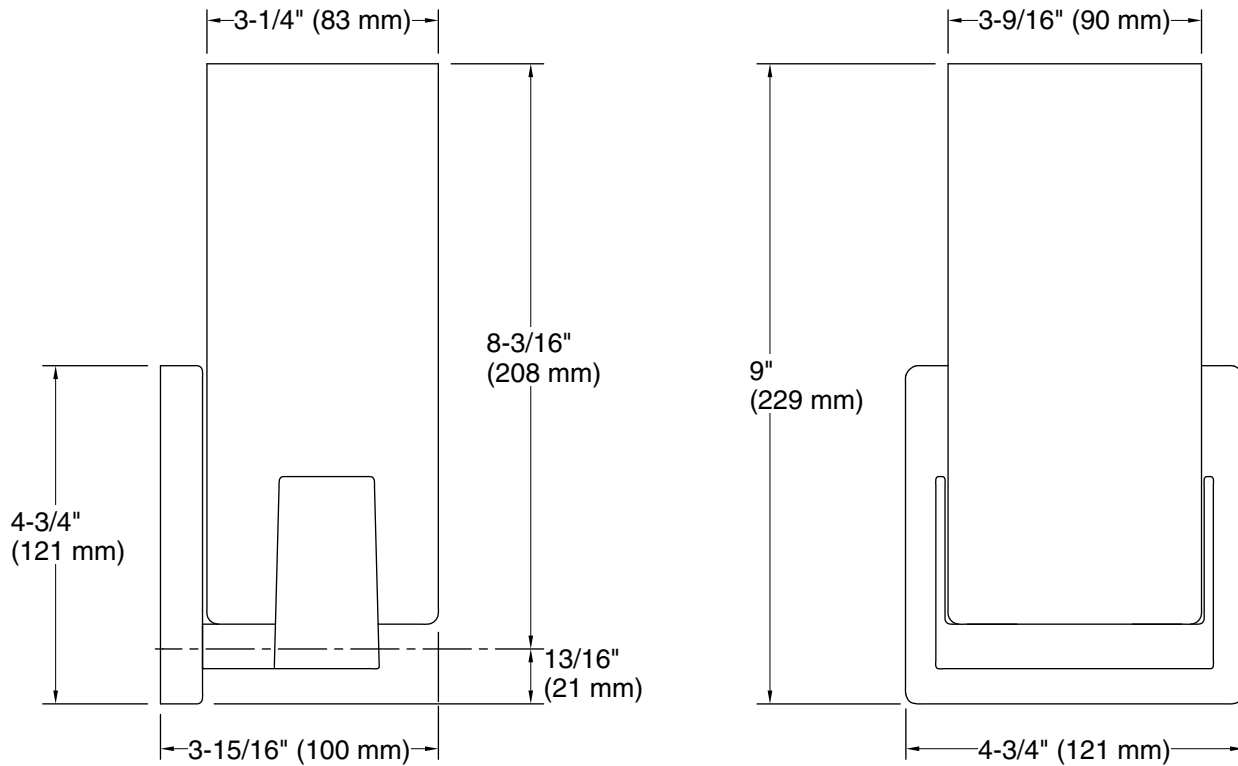

Required Electrical Service

One circuit required.

120 V, 60 Hz

Technical Information

All product dimensions are nominal.

Installation Type:	Wall-mount
Material:	Glass, Steel, Aluminum, Zinc
Number of Lights:	1
Lighting Type:	Socket-based
Socket Type:	E-26 Medium
Number of Shades:	1
Shade Type:	Frosted Glass

Notes

Install this product according to the installation instructions.