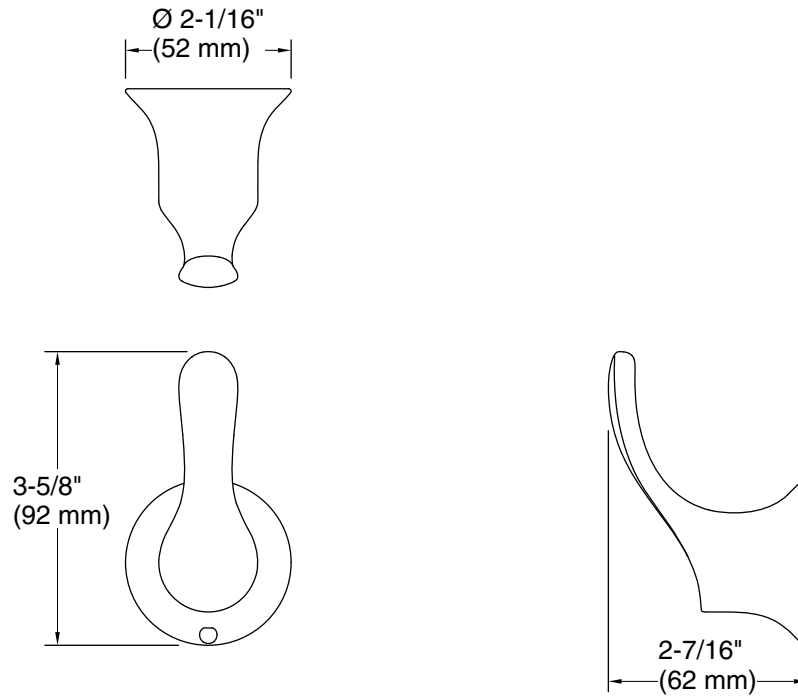

Color	Code	Description
	CP	Polished Chrome
	BN	Vibrant® Brushed Nickel
	BL	Matte Black

Technical Information

All product dimensions are nominal.

Material: Zinc