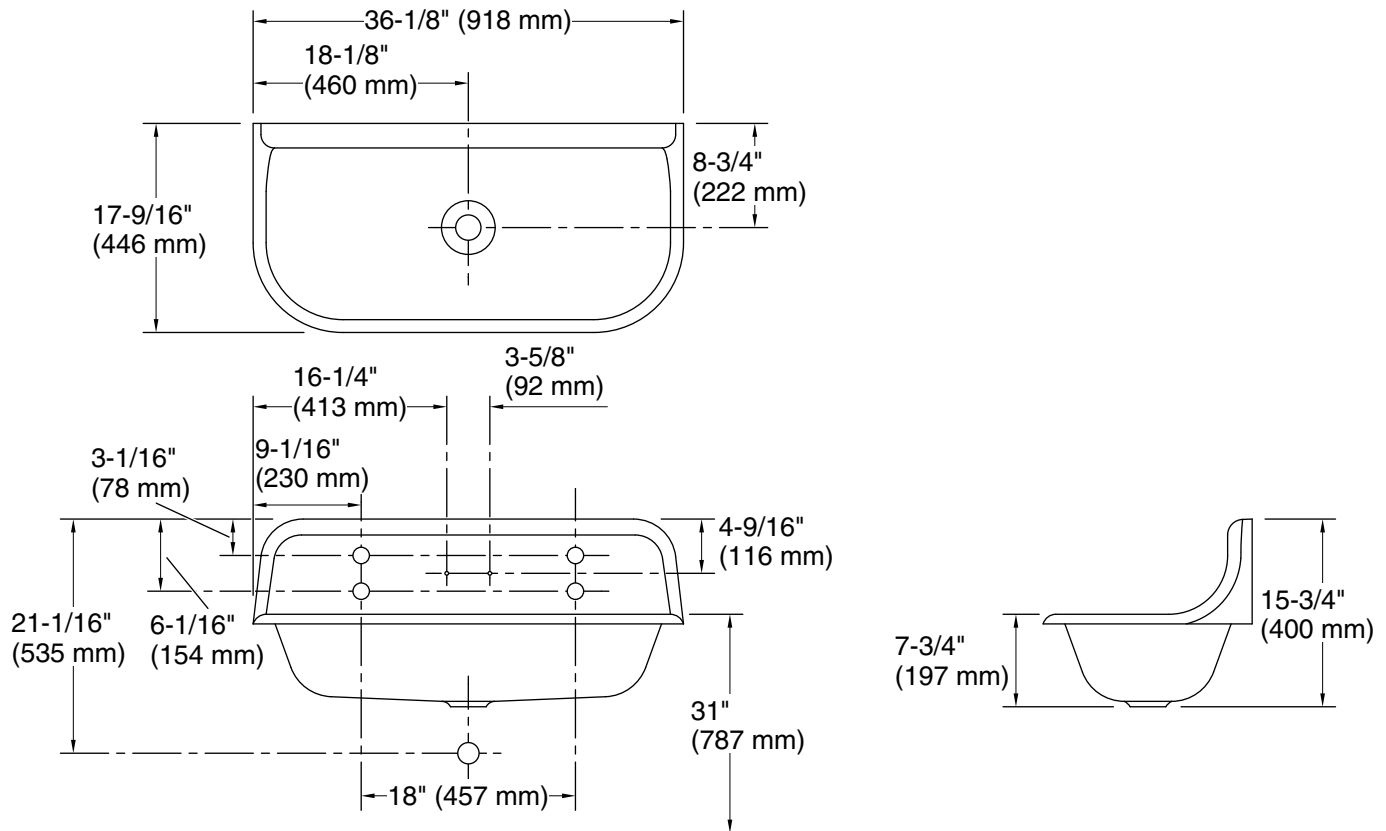

Brockway™
36" wall-mount utility sink
K-3200-PSG

Features

- Single bowl
- 36" (914 mm) total width
- Painted Spring Green underside finish
- Requires two K-730T70 faucets one K-8880 soap dish (sold separately)

Material

- KOHLER® enameled cast iron
- Acid-resistant enamel finish

Installation

- Wall-mount

Recommended Products/Accessories

- K-8880 Soap Dish
- K-8820 Sink Drain and Strainer
- K-730T70-4AJR Wall-mount lavatory sink faucet, 1.2 gpm
- K-730T70-4AR Wall-mount service sink faucet, 12 gpm
- K-23726 Drain treatment
- K-23725 Cast iron cleaner

Color Code Description

	0	White
---	---	-------

Technical Information

All product dimensions are nominal.

Bowl configuration:	Single
Installation:	Wall-mount
Center(s):	5.5
Min. base cabinet width:	33" (838 mm)
Bowl area (Only):	Length: 32" (813 mm) Width: 14" (356 mm) Water depth: 7" (178 mm)
Number of deck holes:	4
Faucet hole spacing:	5-1/2" (140 mm)
Faucet hole(s):	1-1/2" (38 mm)
Soap/Lotion hole:	5/16" (8 mm)
Drain hole:	2-1/8" (54 mm)