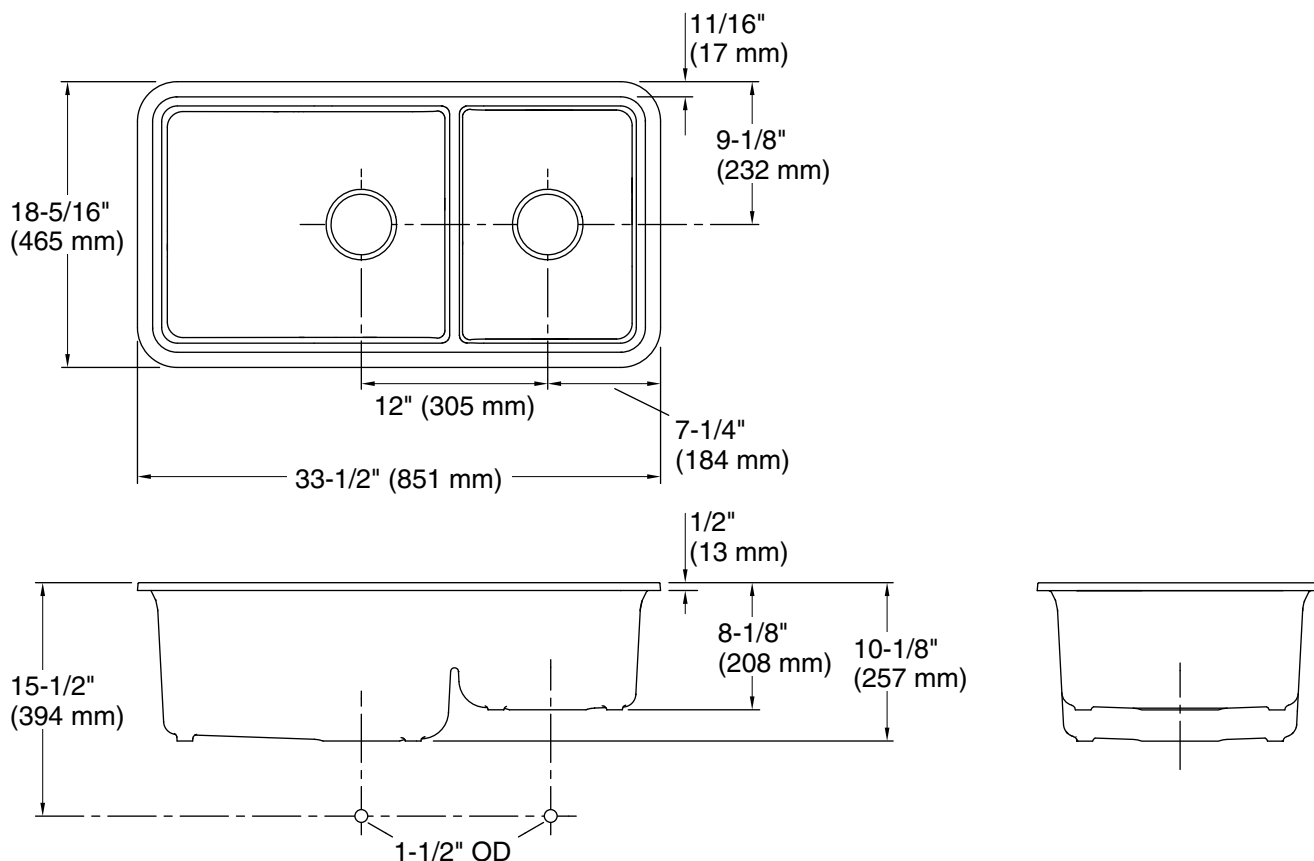

Technical Information

All product dimensions are nominal.

Bowl configuration: Off-set Large/small

Installation: Undermount

Min. base cabinet width: 36" (914 mm)

Bowl area (Left): Length: 18-7/16" (468 mm)
Width: 15-3/16" (386 mm)
Bowl depth: 9-1/2" (241 mm)
Water depth: 9-1/2" (241 mm)

Bowl area (Right): Length: 11-5/16" (288 mm)
Width: 15-3/16" (386 mm)
Bowl depth: 7-1/2" (191 mm)
Water depth: 7-1/2" (191 mm)

Drain hole: 3-7/8" (98 mm)

Template: 1256394-7, required, included

Notes

Install this product according to the installation instructions.