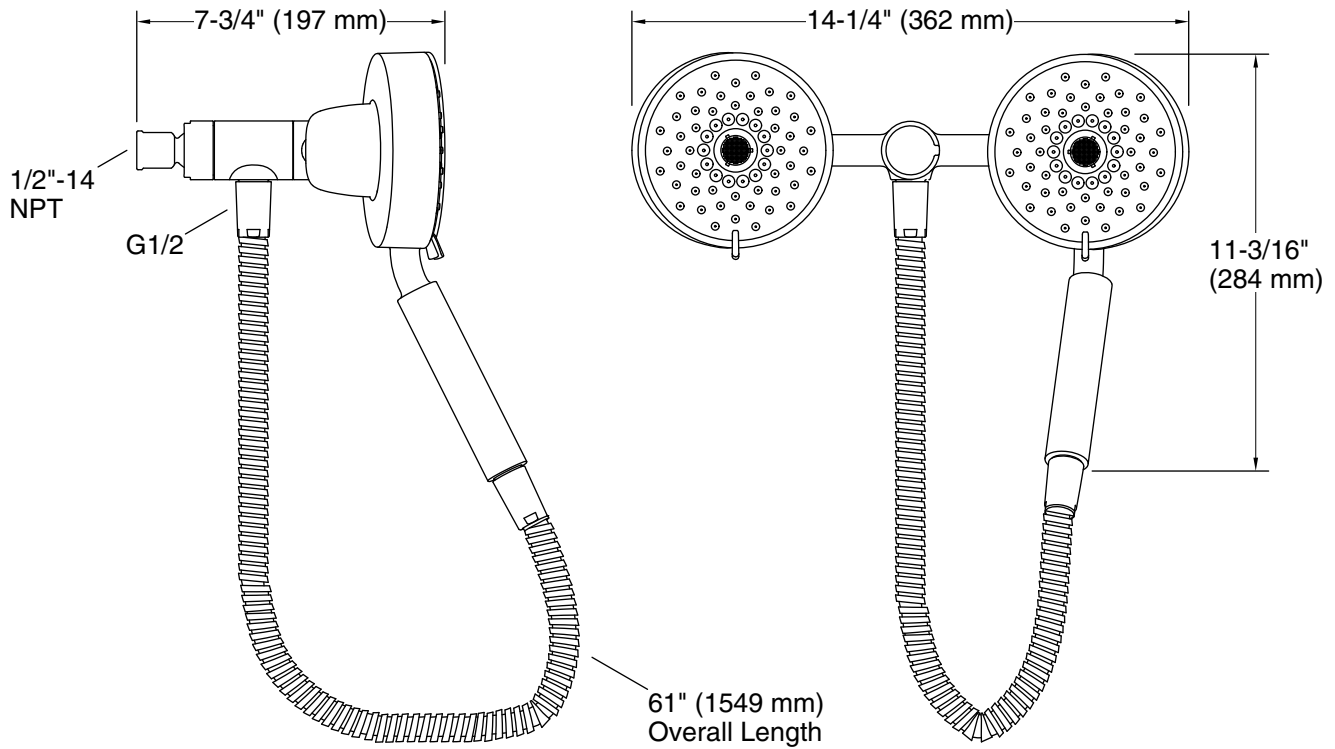

### Features

- Multifunction showerhead and handshower each have advanced spray engines to provide three experiences: full coverage, pulsating massage, and silk spray.
- Full coverage spray produces an encompassing spray ideal for everyday use.
- Pulsating massage spray targets sore muscles to ease away aches and pains.
- Silk spray releases a dense, luxurious spray ideal for rinsing.
- Pause feature temporarily pauses water flow to conserve water while you lather, shave or shampoo.
- MasterClean™ sprayface features an easy-to-clean surface that withstands mineral buildup.
- 2.5 gpm (9.5 lpm) maximum flow rate at 45 psi (3.1 bar).
- Box includes: Showerhead, handshower, and 60" (1524 mm) metal hose.

### Installation

- Shower arm and flange sold separately.

### Included Components

Additional Components:  
60" metal hose

### Technical Information

All product dimensions are nominal.