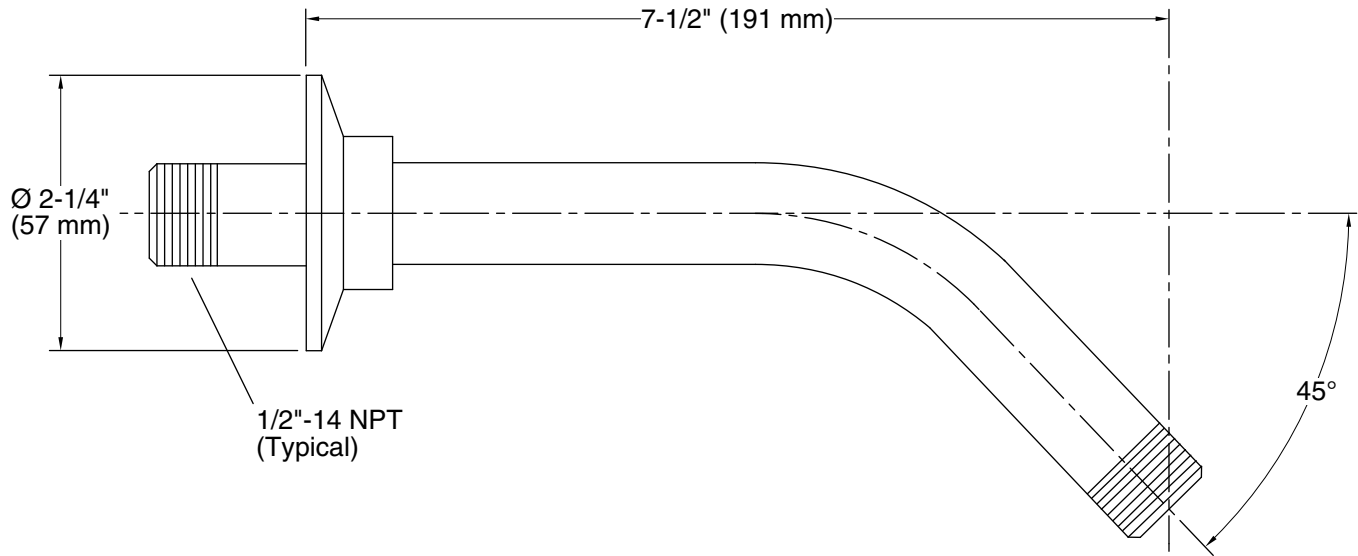

Technical Information

All product dimensions are nominal.

Notes

Install this product according to the installation guide.