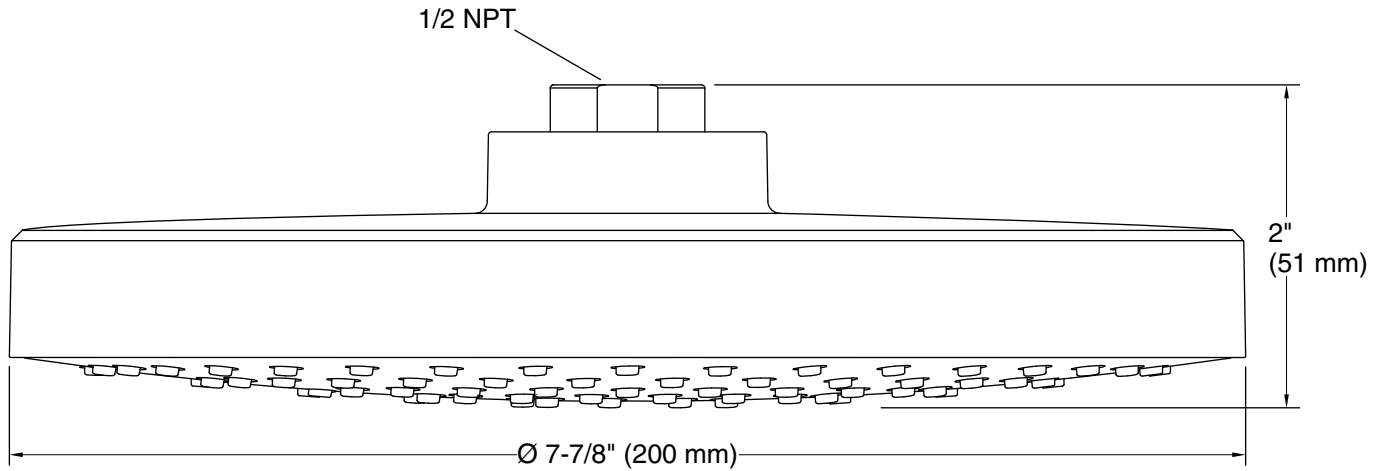

Technical Information

All product dimensions are nominal.

Showerhead/Body Spray:

Rated maximum flow: 2.5 gal/min (9.5 l/min)

Pressure: 45 psi (3.1 bar)

Notes

Install this product according to the installation instructions.