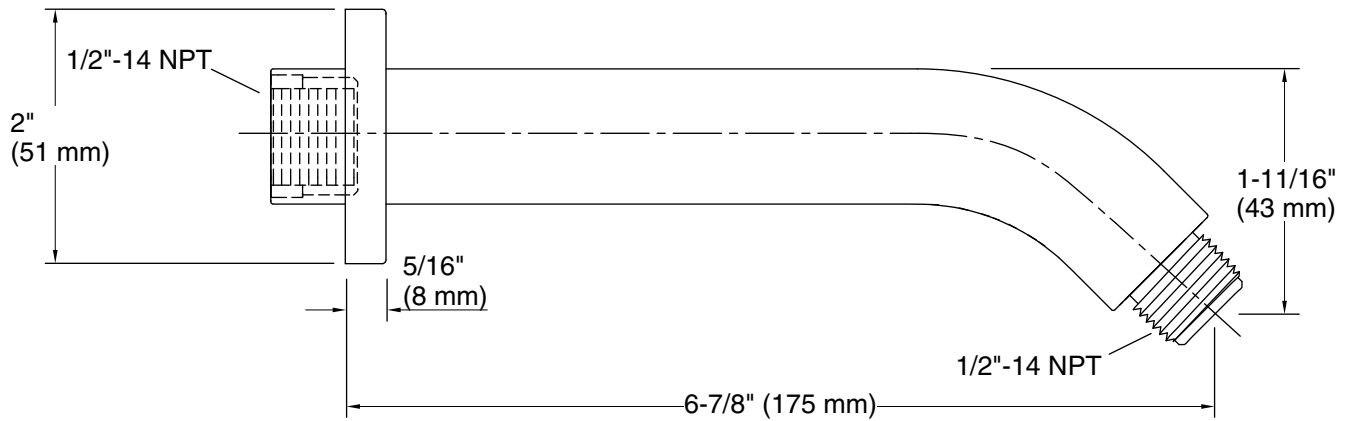

### Features

- 1/2" NPT connection
- For use with any KOHLER showerhead (sold separately)
- Includes flange

## Technical Information

All product dimensions are nominal.