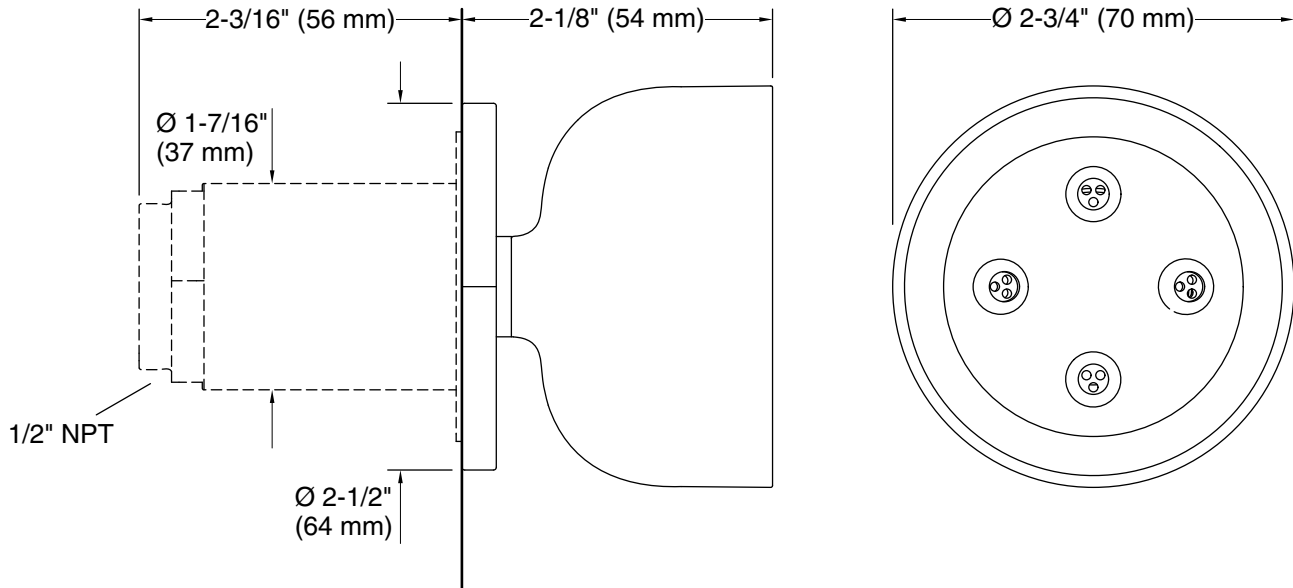

Features

- Single-function round body spray delivers four twisting Deep Massage streams, targeting sore muscles to ease away aches and pains
- Sprayface on semi-recessed ball joint rotates 20° in any direction for targeted hydromassage
- MasterClean™ sprayface features an easy-to-clean surface that withstands mineral buildup and maximizes spray performance
- Low-profile design complements any decor
- 1/2" NPT connection
- This product can help a building earn Water Efficiency points in LEED® Green Building Rating System
- 1.75 gpm (6.6 lpm) maximum flow rate at 45 psi (3.1 bar)

Technical Information

All product dimensions are nominal.

Drain included: No