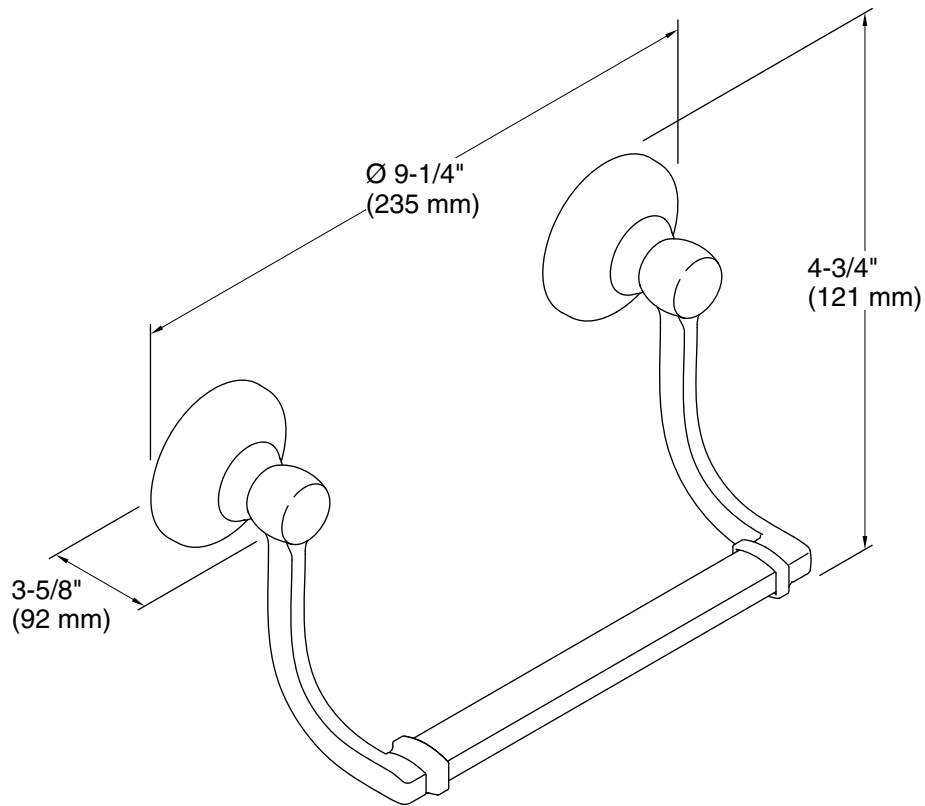

Technical Information

All product dimensions are nominal.

Installation Type: Wall-mount

Material: Metal

Notes

Install this product according to the installation guide.

CAUTION: Risk of personal injury. Do not install these products in any area where they are likely to be used inadvertently as a grab bar or support bar. These products are not designed or intended for use as a grab bar or support bar.