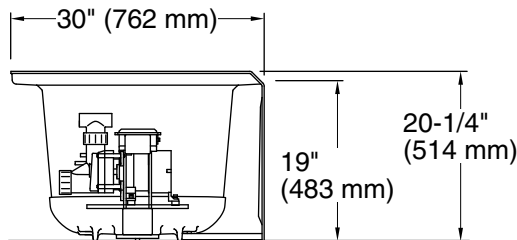

No change in measurements if connected with drain illustrated. (K-7272)

Required Electrical Service

One dedicated circuit required, protected with Class A Ground-Fault Circuit-Interrupter (GFCI). Outside North America, this device may be known as a Residual Current Device (RCD).

Pump: 120 V, 15 A, 60 Hz

Technical Information

All product dimensions are nominal.

Installation: Three-wall alcove

Drain location: Right

Basin area, bottom: 45-1/8" x 19-11/16" (1146 mm x 500 mm)

Basin area, top: 52-1/8" x 22-1/16" (1324 mm x 560 mm)

Weight: 113 lbs (51.3 kg)

Minimum floor load: 49 lbs/ft² (239.2 kg/m²)

Water depth: 15-1/8" (384 mm)

Water capacity: 57 gal (215.8 L)

Electrical component rating: Pump: 120 V, 7 A, 60 Hz

Pump speed: Single

Notes

Measure your actual product for rough-in details.

Install this product according to the installation instructions.

The hot water supply should be 70% of the capacity of the bath or greater. Installations will vary.

ADA compliant when installed to the specific requirements of these regulations.