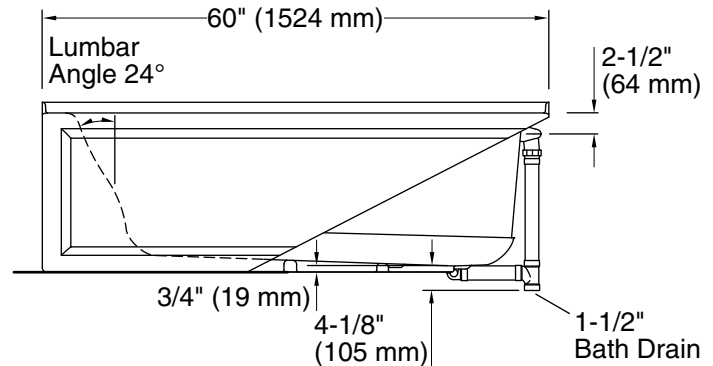

No change in measurements if connected with drain illustrated. (K-7272)

Required Electrical Service

One dedicated circuit required, protected with Class A Ground-Fault Circuit-Interrupter (GFCI). Outside North America, this device may be known as a Residual Current Device (RCD).

Pump: 120 V, 15 A, 60 Hz

Technical Information

All product dimensions are nominal.

Installation: Three-wall alcove

Drain location: Right

Basin area, bottom: 45-1/8" x 19-11/16" (1146 mm x 500 mm)

Basin area, top: 52-1/8" x 22-1/16" (1324 mm x 560 mm)

Weight: 113 lbs (51.3 kg)

Minimum floor load: 49 lbs/ft² (239.2 kg/m²)

Water depth: 15-1/8" (384 mm)

Water capacity: 57 gal (215.8 L)

Electrical component rating: Pump: 120 V, 7 A, 60 Hz

Pump speed: Single

Notes

Measure your actual product for rough-in details.

Install this product according to the installation instructions.

The hot water supply should be 70% of the capacity of the bath or greater. Installations will vary.

ADA compliant when installed to the specific requirements of these regulations.