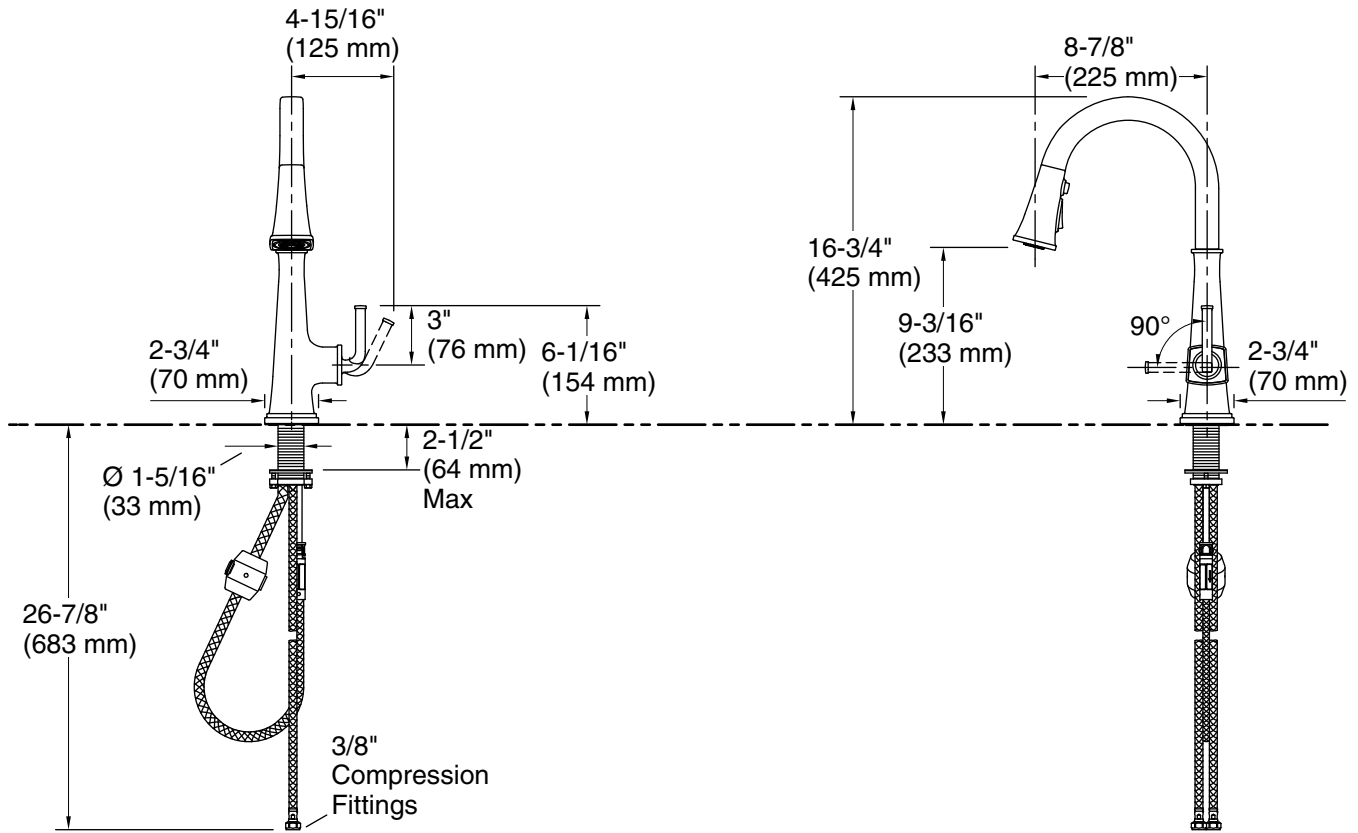

Features

- Three-function pull-down sprayhead with touch control allows you to switch between aerated stream, Sweep™ spray, and Boost technology
- Sweep™ spray provides a wide, powerful blade of water that sweeps your dishes and sink clean
- Boost technology increases the flow rate by 30% with the press of a button. Use Boost with stream for faster filling or with Sweep™ spray for more powerful cleaning
- DockNetik™ secure docking system locks sprayhead into place when not in use
- ProMotion™ technology allows the pull-down sprayhead to swivel for more comfortable use
- MasterClean™ sprayface features an easy-to-clean surface that withstands mineral buildup
- High-arch spout offers vertical clearance for tall cookware and pitchers
- Single lever handle makes adjusting water temperature easy with one hand
- 1.5 gpm (5.7 lpm) maximum flow rate at 60 psi (4.14 bar)
- Temperature memory allows faucet to be turned on and off at the temperature set during prior usage
- KOHLER ceramic disc valves exceed industry longevity standards for a lifetime of durable performance

Adapters, Rough-in and Extension Kits

1327990

Range: 2-1/2" (64 mm) -
4-5/8" (117 mm)

ADA **CSA B651**

Codes/Standards

ASME A112.18.1/CSA B125.1
NSF/ANSI/CAN 61
NSF/ANSI/CAN 372
All applicable US Federal and State material regulations
DOE - Energy Policy Act 1992
California Energy Commission (CEC)
ADA
ICC/ANSI A117.1
CSA B651

KOHLER® Faucet Lifetime Limited Warranty

See website for detailed warranty information.

Technical Information

All product dimensions are nominal.

Faucet:

Flow rate: 1.5 gal/min (5.7 l/min)

Pressure: 60 psi (4.1 bar)

Spout:

Spout reach: 8-7/8" (225 mm)

Notes

Install this product according to the installation instructions.

ADA complaint for faucet handles only.

ADA, CSA B651 compliant when installed to the specific requirements of these regulations.