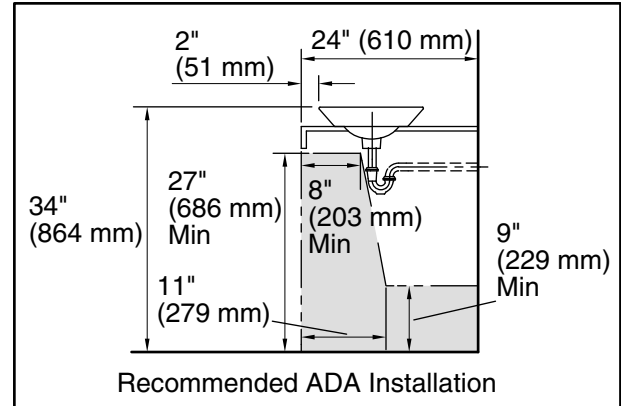

3-16-2024 21:00 - US

THE BOLD LOOK
OF **KOHLER**®

Technical Information

All product dimensions are nominal.

Bowl configuration:	Single
Bowl area (Only):	Length: 15-5/16" (389 mm) Width: 15-5/16" (389 mm) Bowl depth: 4-3/8" (111 mm) Water depth: 4-1/4" (108 mm)
With overflow:	No
Drain hole:	1-3/4" (44 mm)
Template:	1002980-7, required, included

Notes

Install this product according to the installation instructions.

*Spout must be 5" (127 mm) long (min) for adequate clearance into the bathroom sink when installed with centerline as shown.

NOTICE: Countertop manufacturer or cutter must use the cut-out template provided with the product, or a current one provided by Kohler Co. (call 1-800-4-KOHLER). Kohler Co. is not responsible for cut-out errors when the incorrect cut-out template is used.