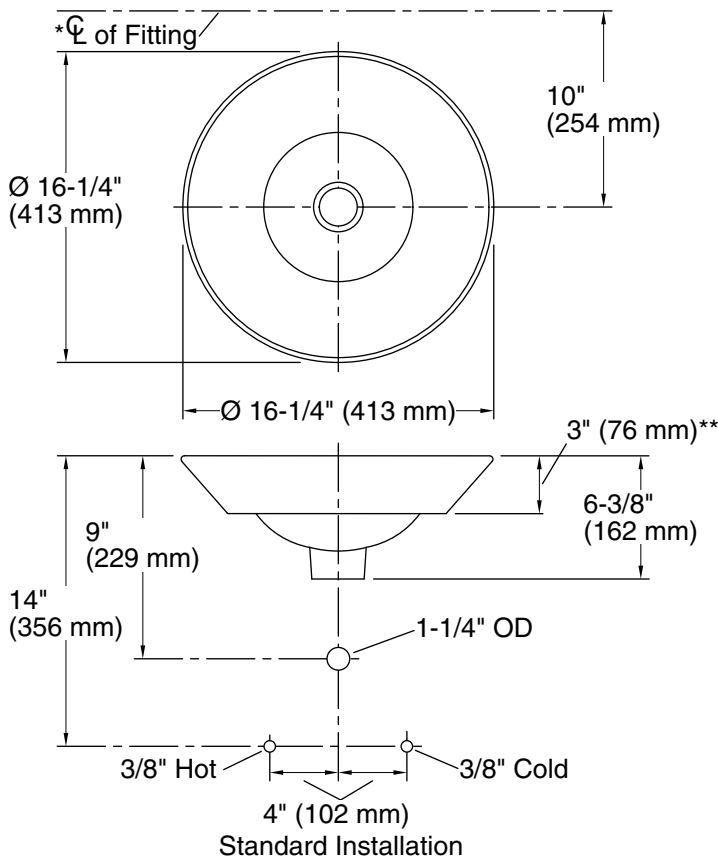

3-16-2024 21:00 - US

THE BOLD LOOK
OF **KOHLER**®

Technical Information

All product dimensions are nominal.

Bowl configuration:	Single
Bowl area (Only):	Length: 15-5/16" (389 mm) Width: 15-5/16" (389 mm) Bowl depth: 4-3/8" (111 mm) Water depth: 4-1/4" (108 mm)
With overflow:	No
Drain hole:	1-3/4" (44 mm)
Template:	1002980-7, required, included

Notes

Install this product according to the installation instructions.

*Spout must be 5" (127 mm) long (min) for adequate clearance into the bathroom sink when installed with centerline as shown.

NOTICE: Countertop manufacturer or cutter must use the cut-out template provided with the product, or a current one provided by Kohler Co. (call 1-800-4-KOHLER). Kohler Co. is not responsible for cut-out errors when the incorrect cut-out template is used.