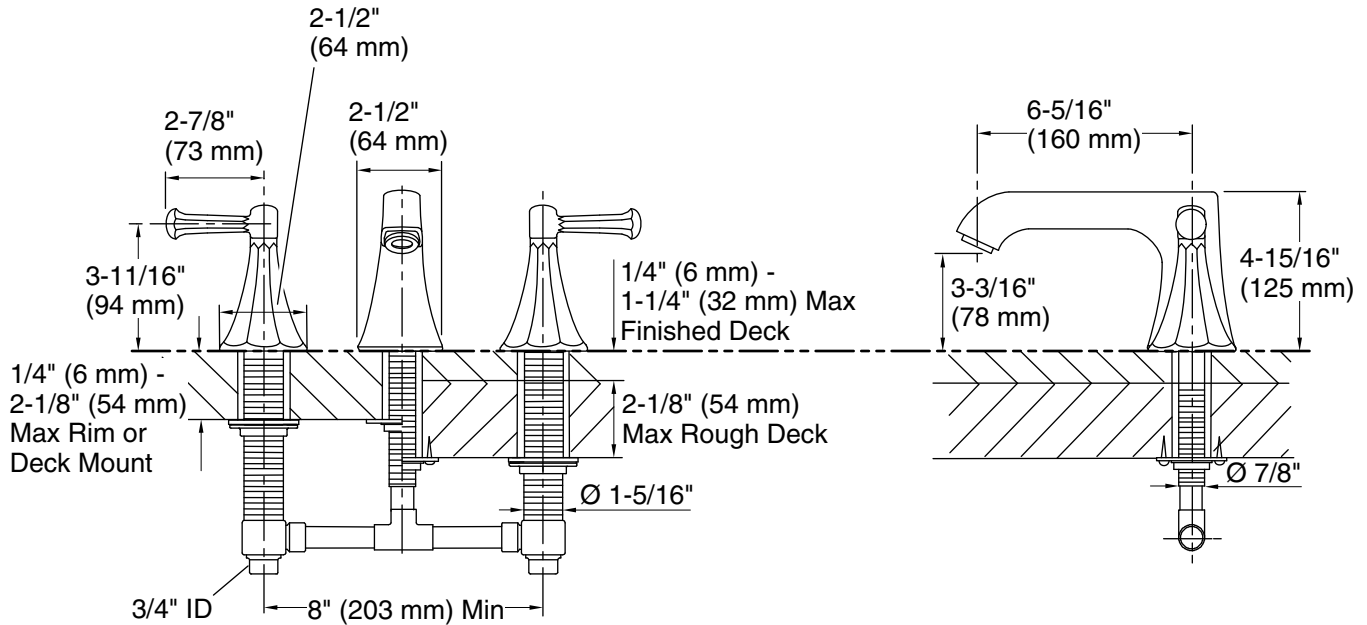

Rim- or Deck-Mount Installation

Rough + Finished Deck-Mount Installation

Technical Information

All product dimensions are nominal.

Notes

Install this product according to the installation instructions.

ADA, OBC, CSA B651 compliant when installed to the specific requirements of these regulations.