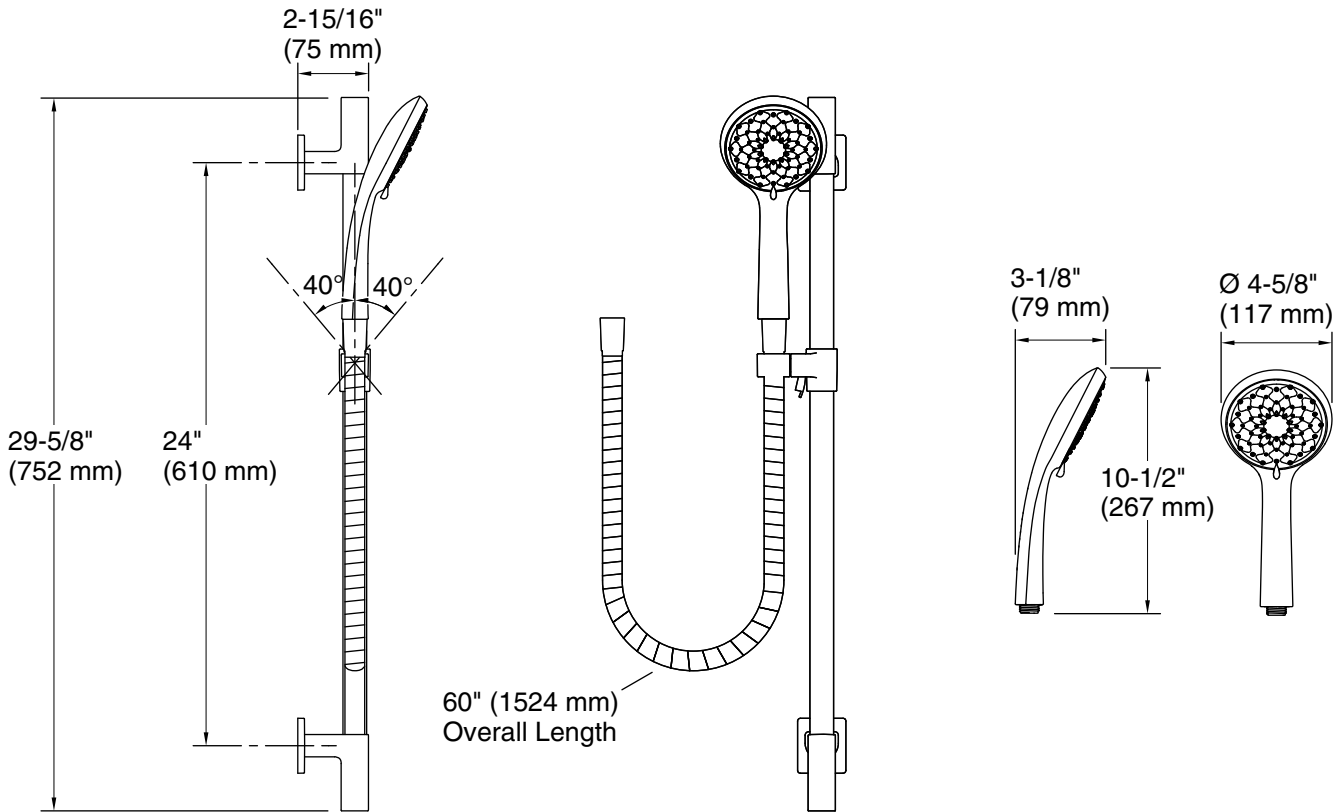

Features

- Handshower features transitional design, inspired by nature
- Three spray functions and ADA-compliant nonpositive shutoff
- Thumb tab allows for a smooth transition between sprays
- MasterClean™ sprayface features an easy-to-clean surface that withstands mineral buildup and maximizes spray performance
- 24" (609 mm) sidebar features adjustable mounting brackets for installation flexibility
- Includes 60" (1524 mm) smooth hose
- This product can help a building earn Water Efficiency points in LEED[®] Green Building Rating System

Color tiles intended for reference only.

Color	Code	Description
	CP	Polished Chrome
	BN	Vibrant [®] Brushed Nickel
	2BZ	Oil-Rubbed Bronze

Technical Information

All product dimensions are nominal.

Handshower:

Rated maximum flow: 1.75 gal/min (6.6 l/min)

Notes

Install this product according to the installation instructions.

Plumbing codes require approved backflow prevention devices to be installed in-line to handshowers. Please consult with local plumbing officials.