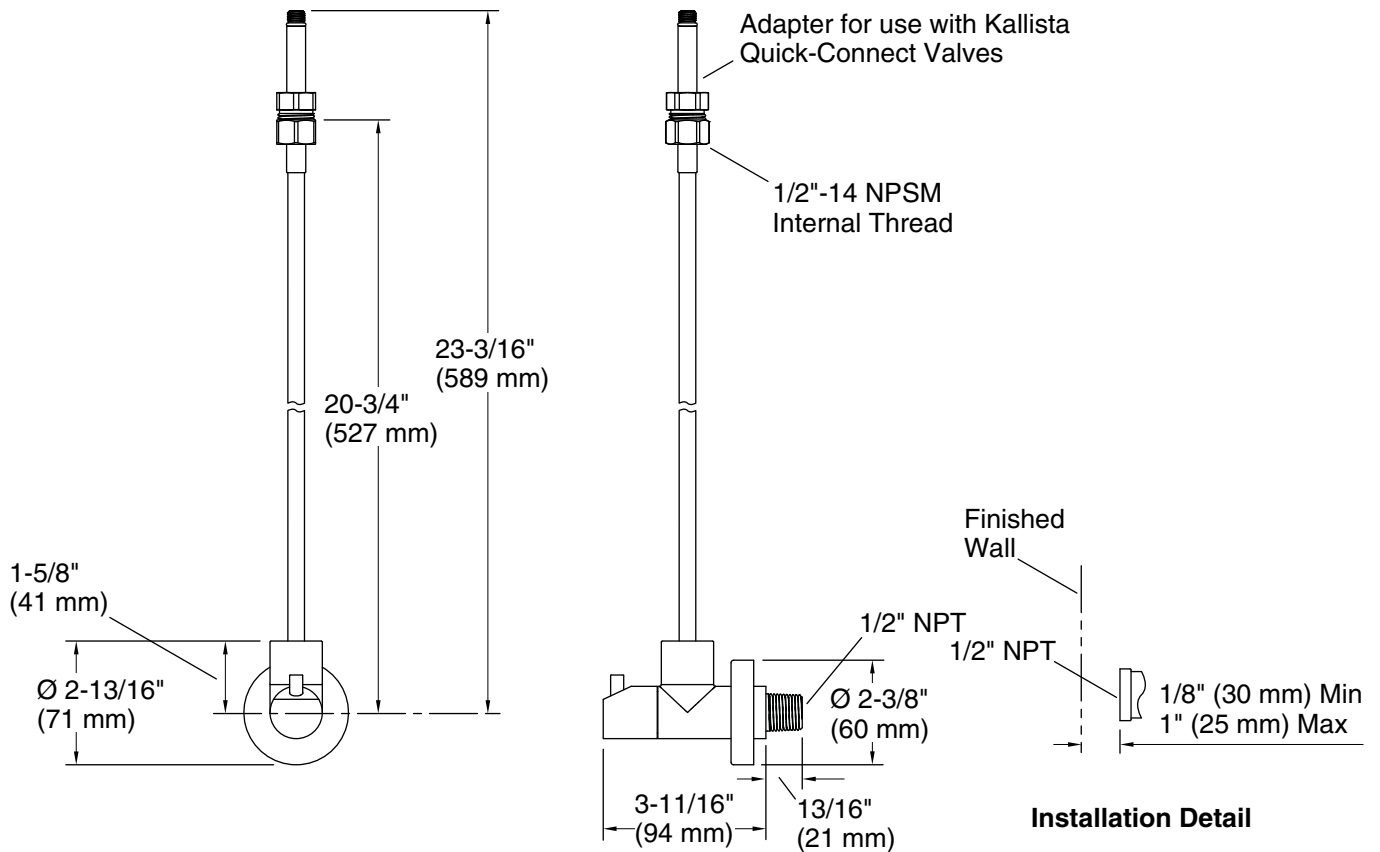

KALLISTA®

Contemporary Basin Angle Supply with Stop

P21638

FEATURES

- Solid brass construction for durability and reliability
- Vertical metal supply tube
- Adjustable escutcheon

SPECIFIED MODEL					
Model	Description	Finishes			
P21638-00	Contemporary Basin Angle Supply with Stop	<input type="checkbox"/> CP Polished Chrome	<input type="checkbox"/> AD Nickel Silver	<input type="checkbox"/> LB Bronze	<input type="checkbox"/> GN Gunmetal
		<input type="checkbox"/> AG Brushed Nickel	<input type="checkbox"/> BZ Antique Bronze	<input type="checkbox"/> ULB Unlacquered Brass	<input type="checkbox"/> BL Matte Black