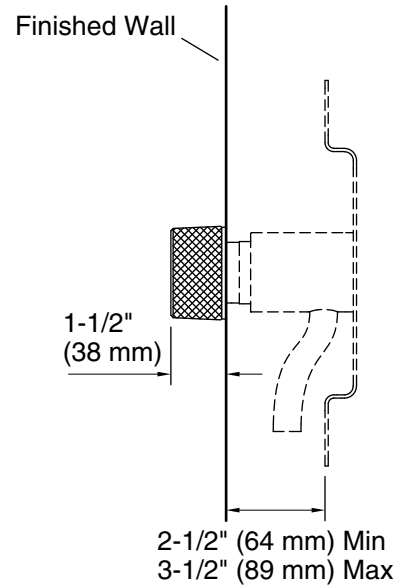

Features

- Two Oyl handles allow for both volume and temperature control
- Coordinates with Components faucets, accessories, and showering components to complete your bathroom
- Dual-control wall-mounted
- Two-handle bathroom faucet trim for wall-mount installations

Material

- Premium metal construction for durability and reliability

Required Products/Accessories

K-410-K Wall-mount Valve
K-T23888 Wall-mount bathroom sink faucet spout with Ribbon design, 1.2 gpm

or

K-410-K Wall-mount Valve
K-T23889 Wall-mount bathroom sink faucet spout with Row design, 1.2 gpm

or

K-410-K Wall-mount Valve
K-T23890 Wall-mount bathroom sink faucet spout with Tube design, 1.2 gpm

Recommended Products/Accessories

K-23726 Drain treatment
K-23723 Faucet cleaner

Codes/Standards

ASME A112.18.1/CSA B125.1

Technical Information

All product dimensions are nominal.

Drain included: No

Drain with overflow: No

Notes

Install this product according to the installation instructions.