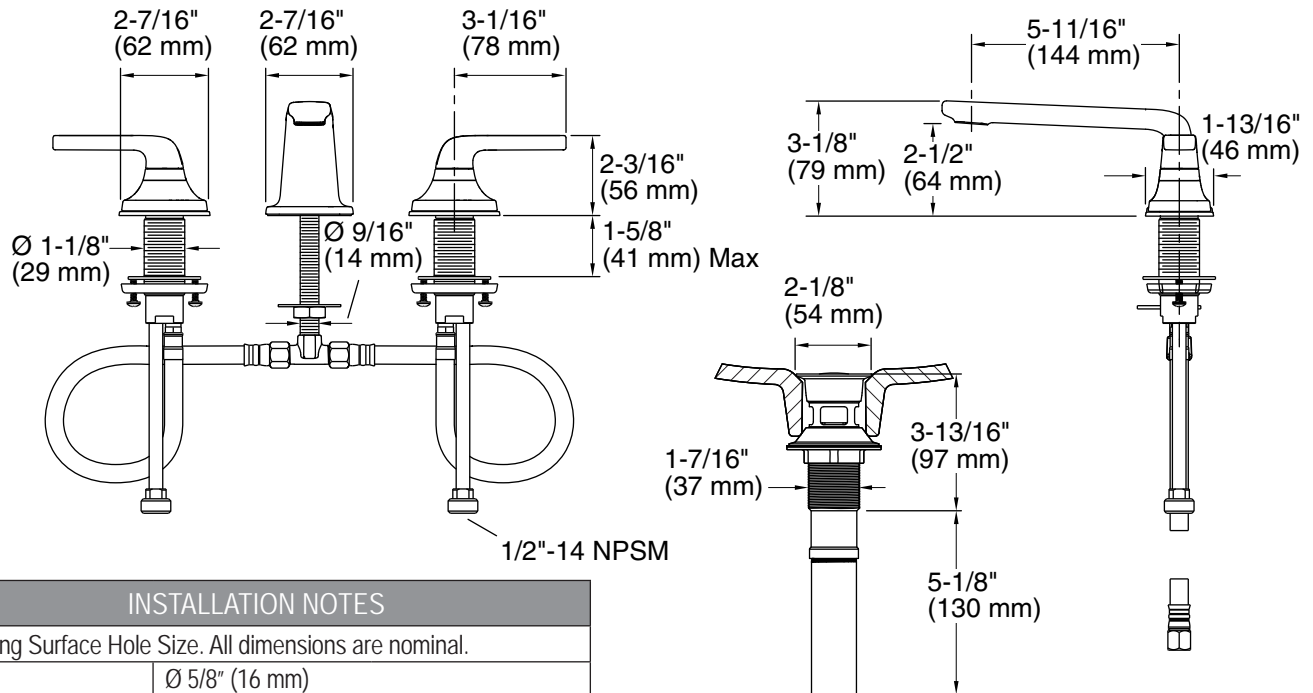

### FEATURES

- Solid metal construction for durability and reliability
- Two-handle, widespread lavatory faucet for 8" (203 mm) - 16" (406 mm) centers
- Quarter-turn washerless ceramic disc valves
- 1.5 gal/min (5.7 l/min) maximum flow rate
- Includes Soft Touch drain
- Thin, slender form
- Complements the Per Se collection

ADA

CSA B651

OBC

Soft Touch Drain

INSTALLATION NOTES		
Mounting Surface Hole Size. All dimensions are nominal.		
Spout	Ø 5/8" (16 mm)	
Handles	Ø 1-5/16" (33 mm)	
Deck Thickness	Min	Max
Spout	--	2-1/2" (64 mm)
Handles	--	1-5/8" (41 mm)