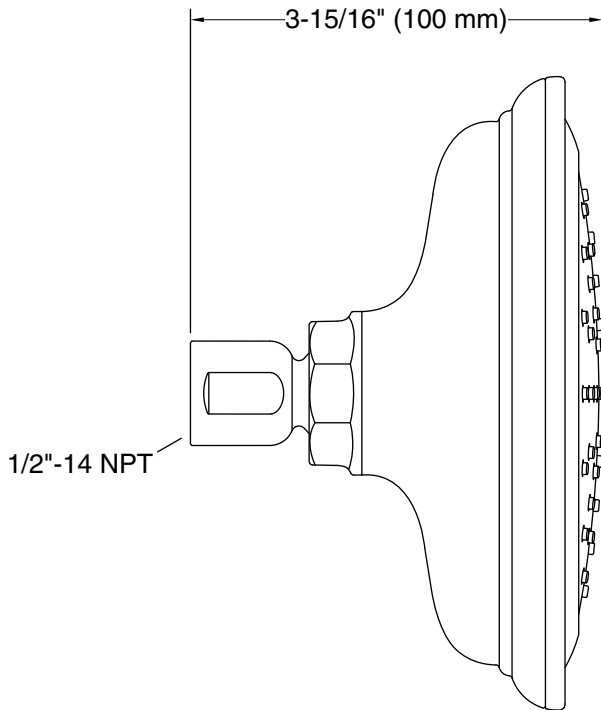

Technical Information

All product dimensions are nominal.

Showerhead/Body Spray:

Rated maximum flow: 1.75 gal/min (6.6 l/min)

Pressure: 80 psi (5.5 bar)

Notes

For use with automatic compensating valves rated at 1.4 gal/min (5.3 l/min) or less.

Install this product according to the installation instructions.