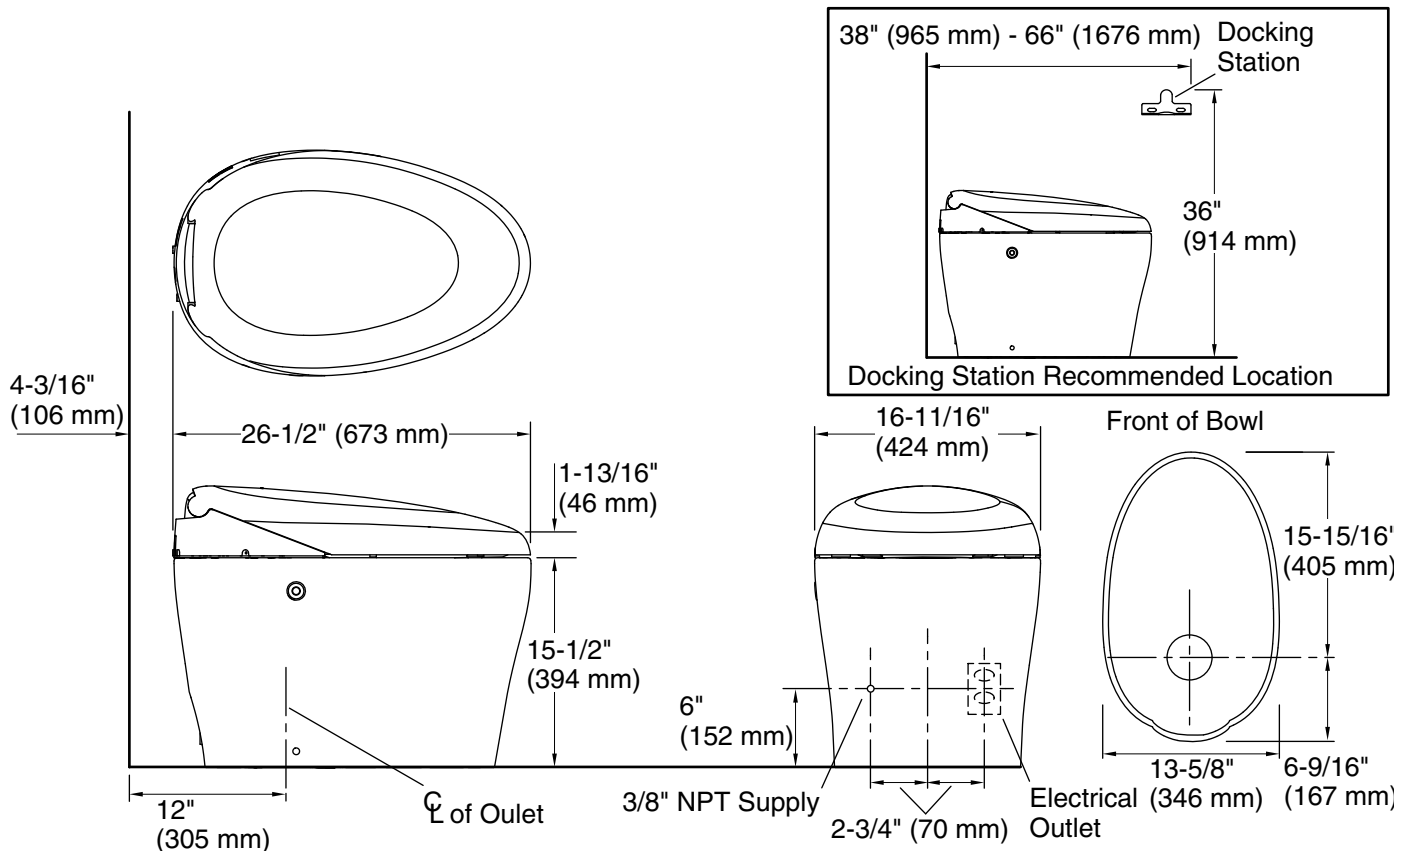

Required Electrical Service

One dedicated circuit required, protected with Class A Ground-Fault Circuit-Interrupter (GFCI). Outside North America, this device may be known as a Residual Current Device (RCD).

120 V, 15 A, 60 Hz

Technical Information

All product dimensions are nominal.

Toilet type:	Floor-mount
Waste Outlet:	Floor
Bowl shape:	Elongated
Flush type:	Power Lite
Trap passageway:	2-7/8" (73 mm)
Water surface size:	12" x 9-1/2" (305 mm x 241 mm)
Rim to water surface:	4-7/8" (124 mm)
Rough-in:	12" (305 mm)
Seat-mounting holes:	5-1/2" (140 mm)

Fixture Supply Requirements

1-800-4KOHLER (1-800-456-4537)

Kohler Co. reserves the right to make revisions without notice to product specifications.

For the most current Specification Sheet, go to www.kohler.com.

4-4-2023 00:05 - US/CA

Notes

Install this product according to the installation instructions.

This product is designed for installation with the electrical and water supplies located through either the wall or the floor.

If the rough-in distance is less than 12" (305 mm) the seat may strike the wall when it is opened. Confirm the rough-in is 12" (305 mm) before installing the toilet.