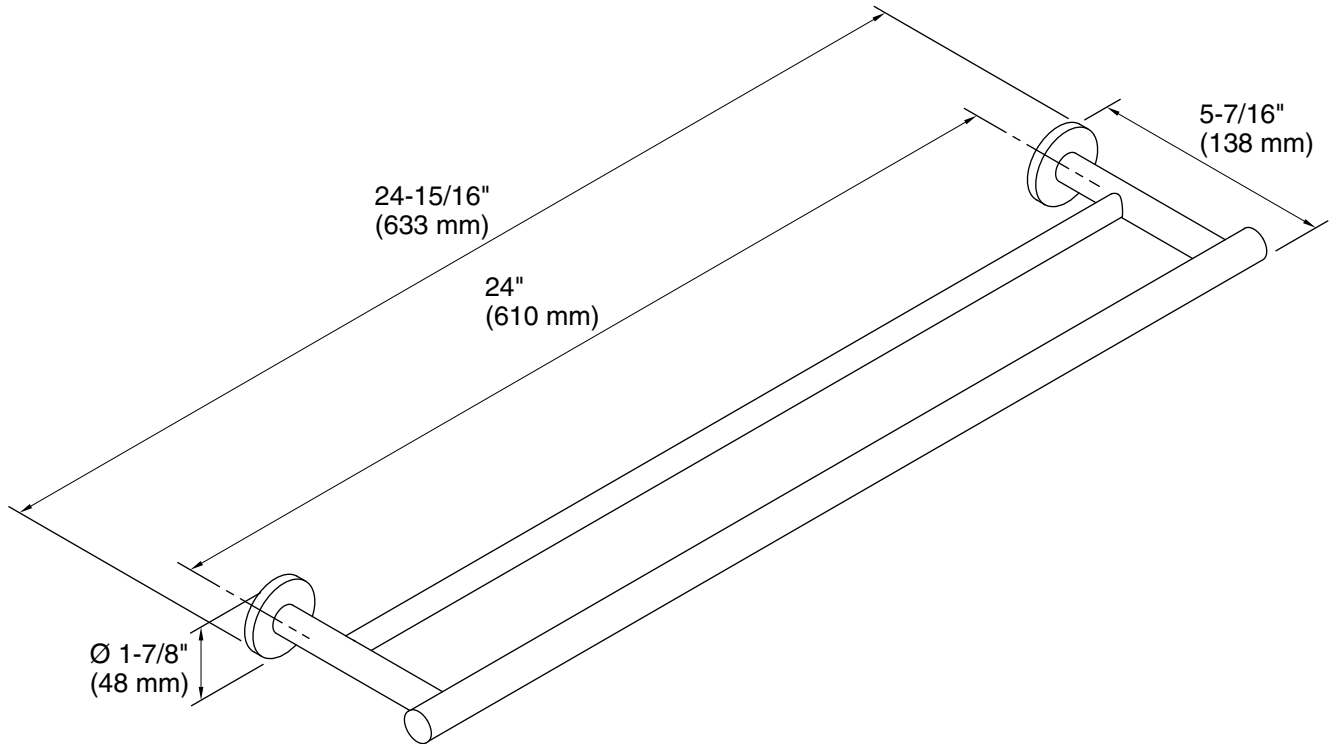

Technical Information

All product dimensions are nominal.

Installation Type: Wall-mount

Material: Brass

Notes

Install this product according to the installation guide.

CAUTION: Risk of personal injury. Do not install these products in any area where they are likely to be used inadvertently as a grab bar or support bar. These products are not designed or intended for use as a grab bar or support bar.