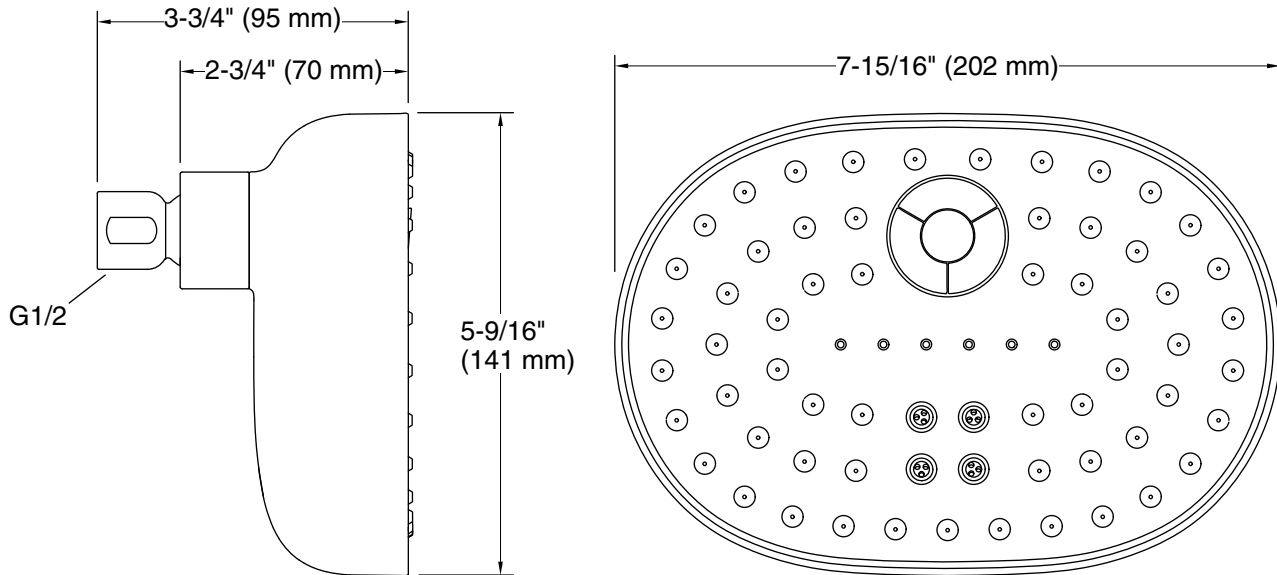

Installation

- 1/2 -14 NPT connection
- Wall-mount
- Shower arm and flange sold separately

Recommended Products/Accessories

- K-23723 Faucet cleaner
- K-26318 Shower arm and flange

Codes/Standards

ASME A112.18.1/CSA B125.1
DOE - Energy Policy Act 1992
IAPMO Certification

Technical Information

All product dimensions are nominal.

Showerhead/Body Spray:

Rated maximum flow: 2.5 gal/min (9.5 l/min)

flow:

Pressure: 80 psi (5.5 bar)