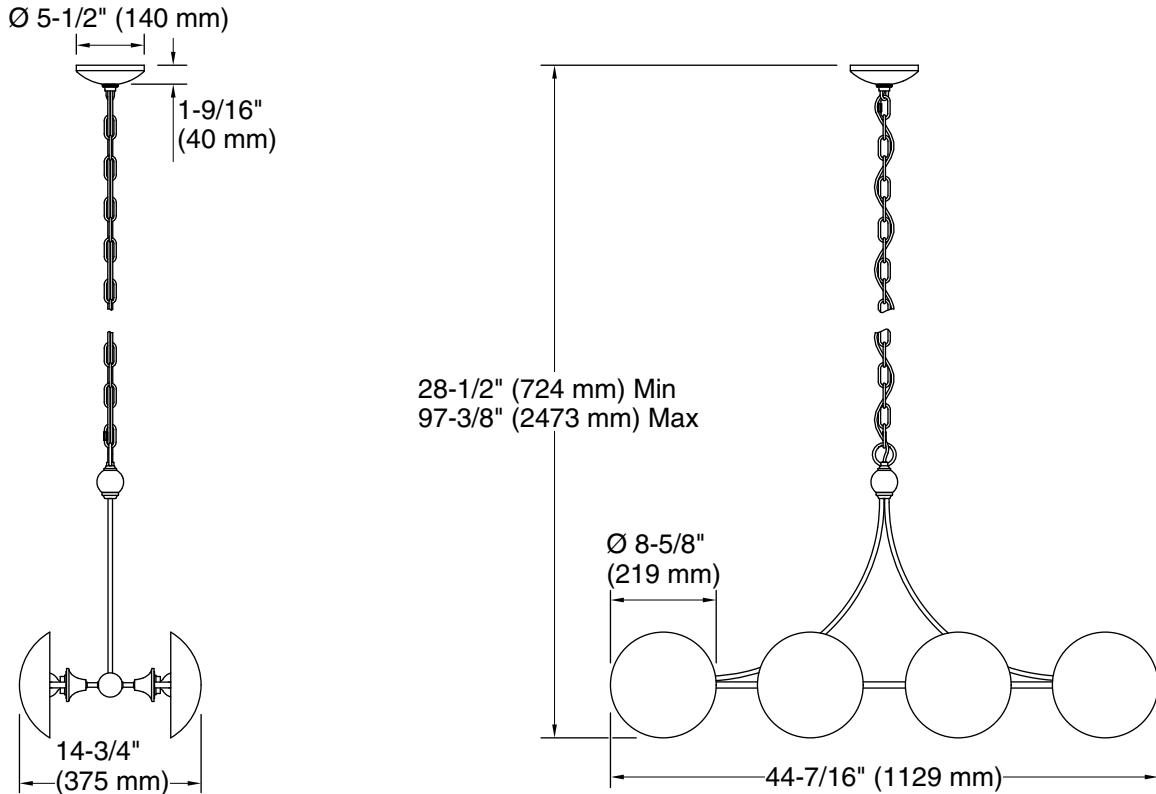

Features

- A combination of simple, elegant forms, and its pivoting shade reinterprets timeless Art Deco style for a modern setting
- Dome-shaped metal shade that pivots so you can direct the lamp's illumination in almost any direction
- This collection is at home in primarily modern interiors
- A great piece for almost any space — perfect over a large island or dining table
- Candelabra base (E12) socket, works best with clear or frosted candelabra type G bulbs (sold separately)
- Suitable for damp locations, per UL 1598

Required Electrical Service

One dedicated circuit required.

Lights: 120 V, 4 A, 60 Hz

Technical Information

All product dimensions are nominal.

Material: Steel, Aluminum, Brass

Number of Lights: 8

Lighting Type: Socket-based

Socket Type: E-12 Candelabra

Number of Shades: 8

Shade Type: Metal

Hanging Type: Chain

Height: 28-1/2" (724 mm) - 97-3/8" (2474 mm)

Electrical component rating: Socket Rating: 60 Hz, 60 W