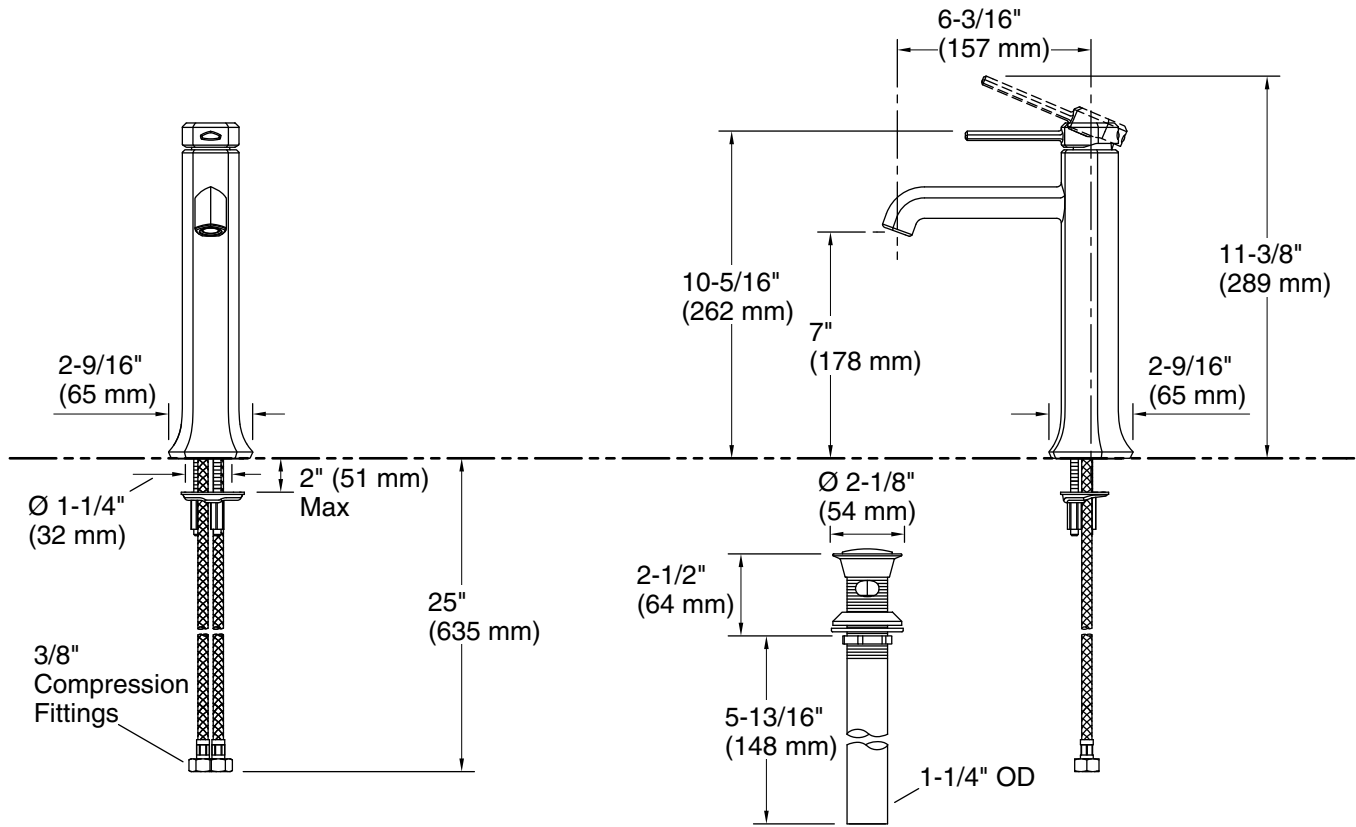

Features

- A single handle controls both on/off activation and temperature setting
- 7" (178 mm) spout height
- 6-3/16" (157 mm) spout reach
- 1.2 gpm (4.5 lpm) maximum flow rate at 60 psi (4.14 bar)
- KOHLER® ceramic disc valves exceed industry longevity standards for a lifetime of durable performance
- Metal touch-activated drain with 1-1/4" tailpiece
- Ideal for vessel sink applications
- Part of the Occasion bathroom faucet and accessory collection

Technical Information

All product dimensions are nominal.

Faucet:

Flow rate: 1.2 gal/min (4.5 l/min)

Drain included: Yes

Drain with overflow: Yes

Spout:

Spout reach: 6-3/16" (157 mm)