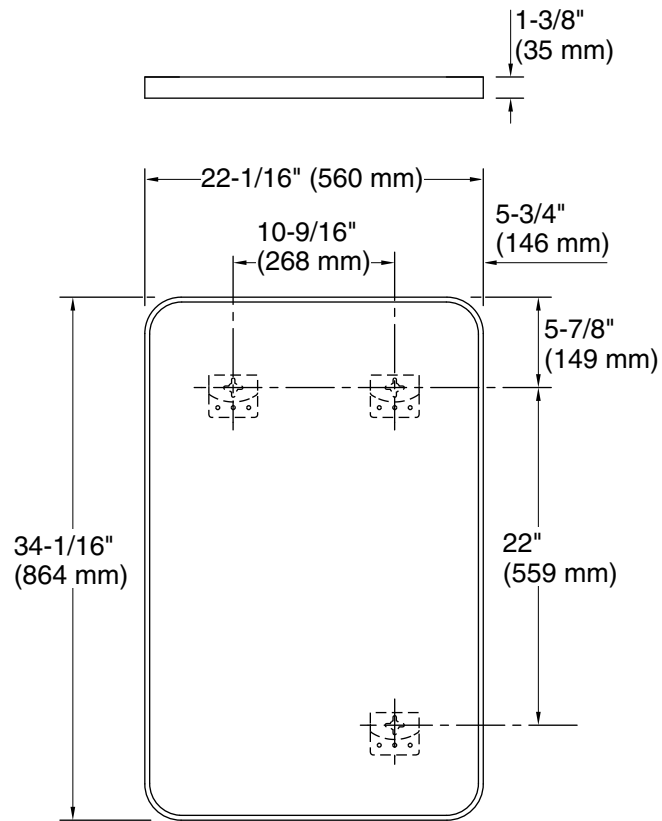

Essential

22" x 34" rectangle decorative mirror
K-26052

Features

- Clean and timeless design allows for use in any interior space.
- Mounts vertically or horizontally depending on the look you want to create.
- KOHLER logo delicately etched on lower mirror face.
- Frame maintains a durable, long-lasting finish.
- Finishes coordinate with KOHLER® faucet and lighting products.

Technical Information

All product dimensions are nominal.

Mirror type: Wall-mount