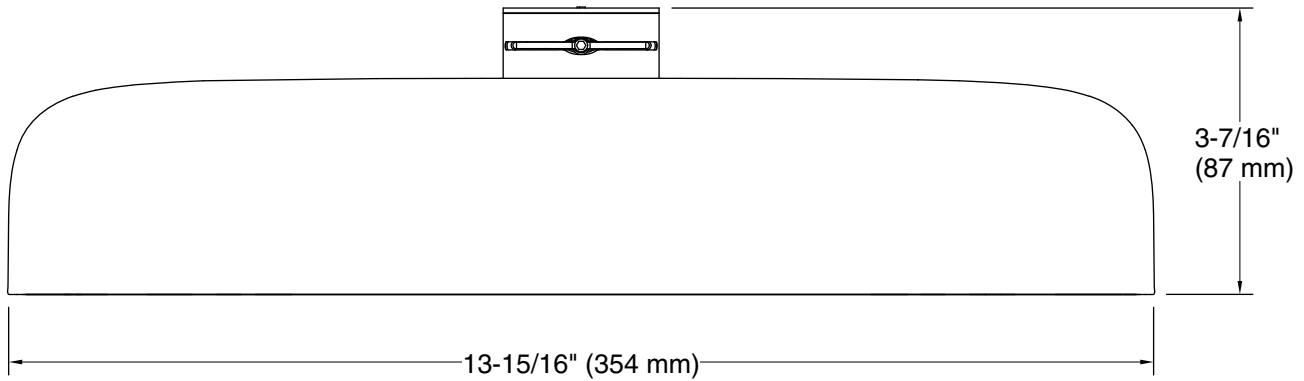

Technical Information

All product dimensions are nominal.

Showerhead/Body Spray:

Rated maximum flow: 2.5 gal/min (9.5 l/min)

Pressure: 80 psi (5.5 bar)