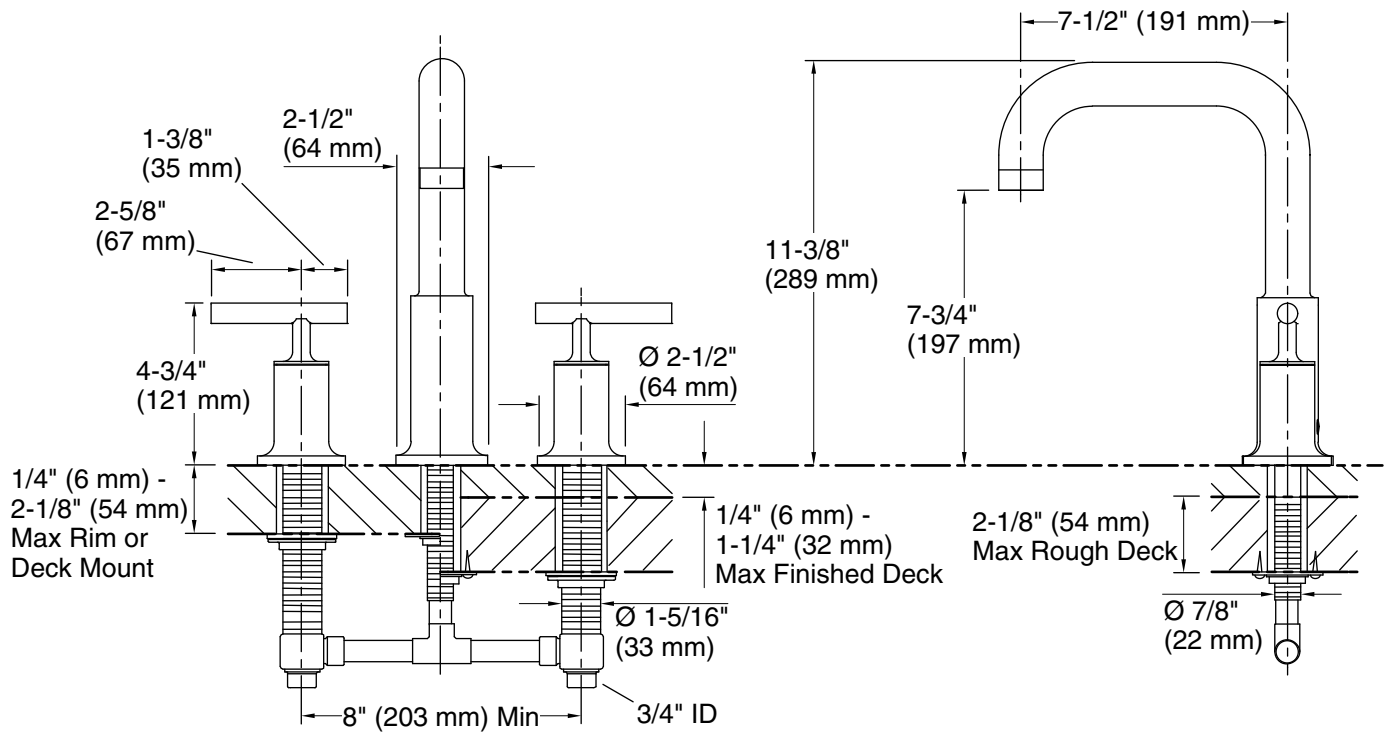

Rim or Deck-Mount Installation

Rough + Finished Deck-Mount Installation

Technical Information

All product dimensions are nominal.

Notes

Install this product according to the installation instructions.

ADA, OBC, CSA B651 compliant when installed to the specific requirements of these regulations.