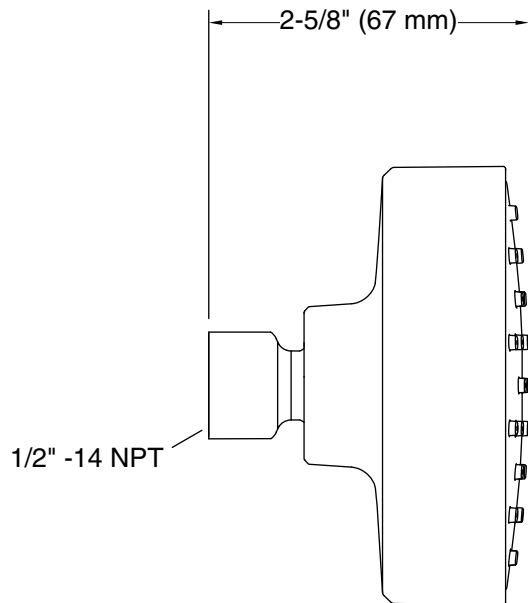

Technical Information

All product dimensions are nominal.

Drain included: No

Showerhead/Body Spray:

Rated maximum flow: 1.5 gal/min (5.7 l/min)

Notes

Install this product according to the installation guide.