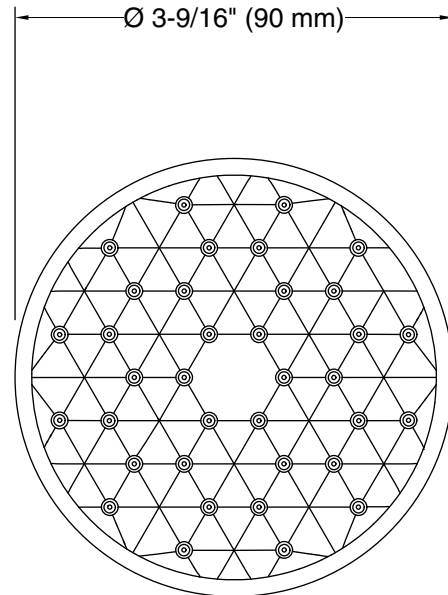

Technical Information

All product dimensions are nominal.

Drain included: No

Showerhead/Body Spray:

Rated maximum flow: 1.5 gal/min (5.7 l/min)

Notes

Install this product according to the installation guide.