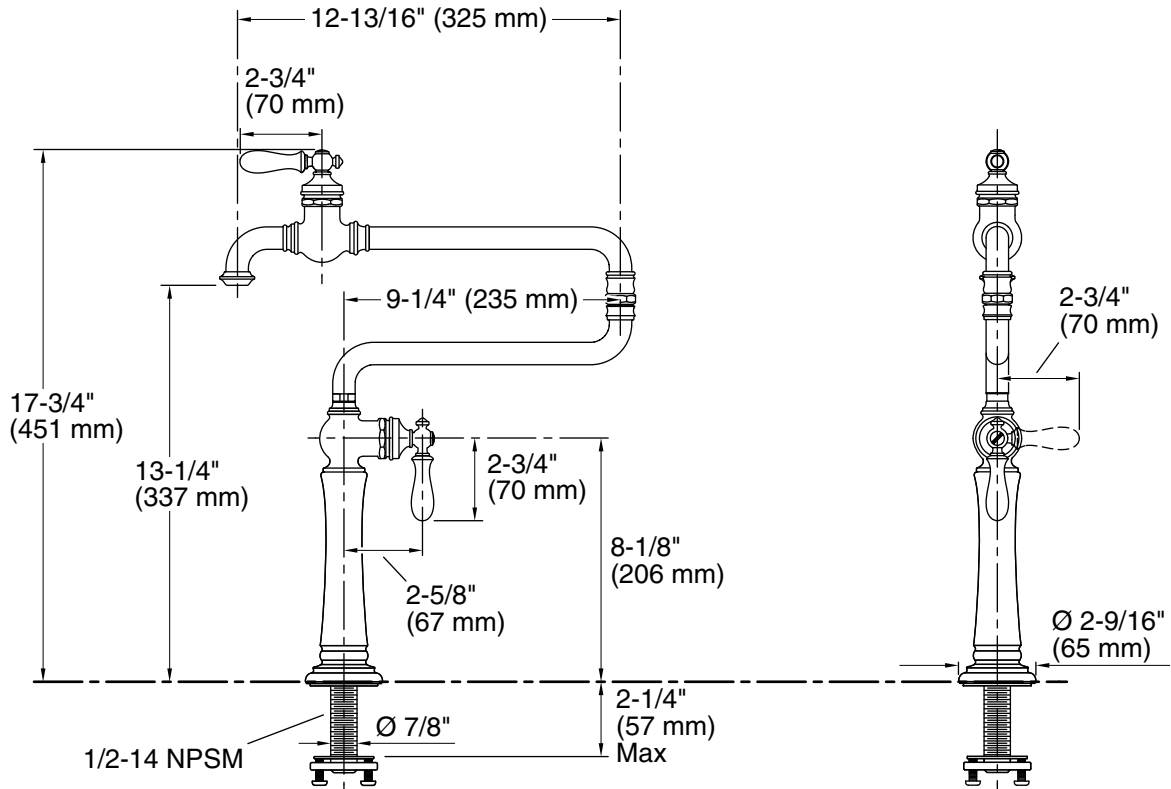

Features

- KOHLER ceramic disc valves exceed industry longevity standards for a lifetime of durable performance
- Articulating spout with 360° rotation offers superior clearance for filling pots on cooktops and ranges
- Single lever handle with main lever shutoff
- 3.2 gpm (12.1 lpm) @ 60 psi (4.1 bar)
- Coordinates with other Artifacts kitchen products

Technical Information

All product dimensions are nominal.

Spout:

Spout reach: 22" (559 mm)

Notes

Install this product according to the installation guide.

Supply hose not included. Requires a flexible supply hose with a 3/8" compression nut and 1/2-14 NPSM nut.