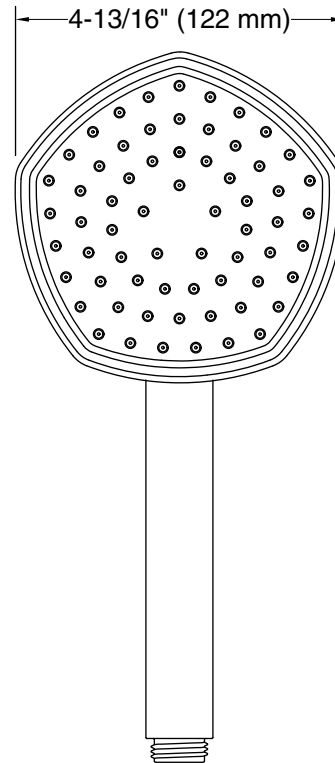

Technical Information

All product dimensions are nominal.

Handshower:

Rated maximum flow: 2.5 gal/min (9.5 l/min)
Pressure: 80 psi (5.5 bar)

Notes

For use with automatic compensating valves rated at 2.5 gal/min (9.5 l/min) or less.