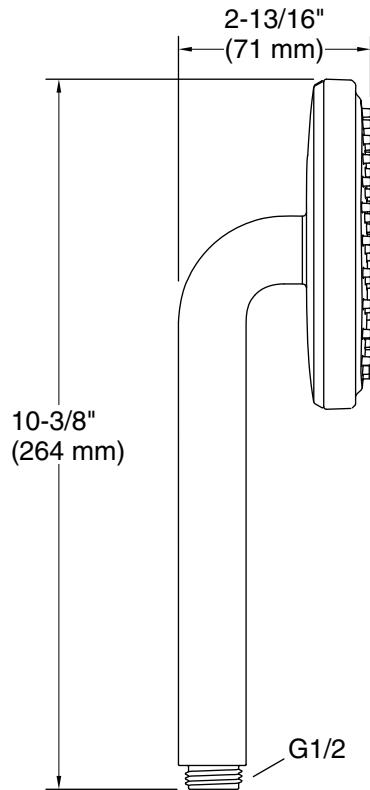

Technical Information

All product dimensions are nominal.

Handshower:

Rated maximum flow: 2.5 gal/min (9.5 l/min)
Pressure: 80 psi (5.5 bar)

Notes

For use with automatic compensating valves rated at 2.5 gal/min (9.5 l/min) or less.