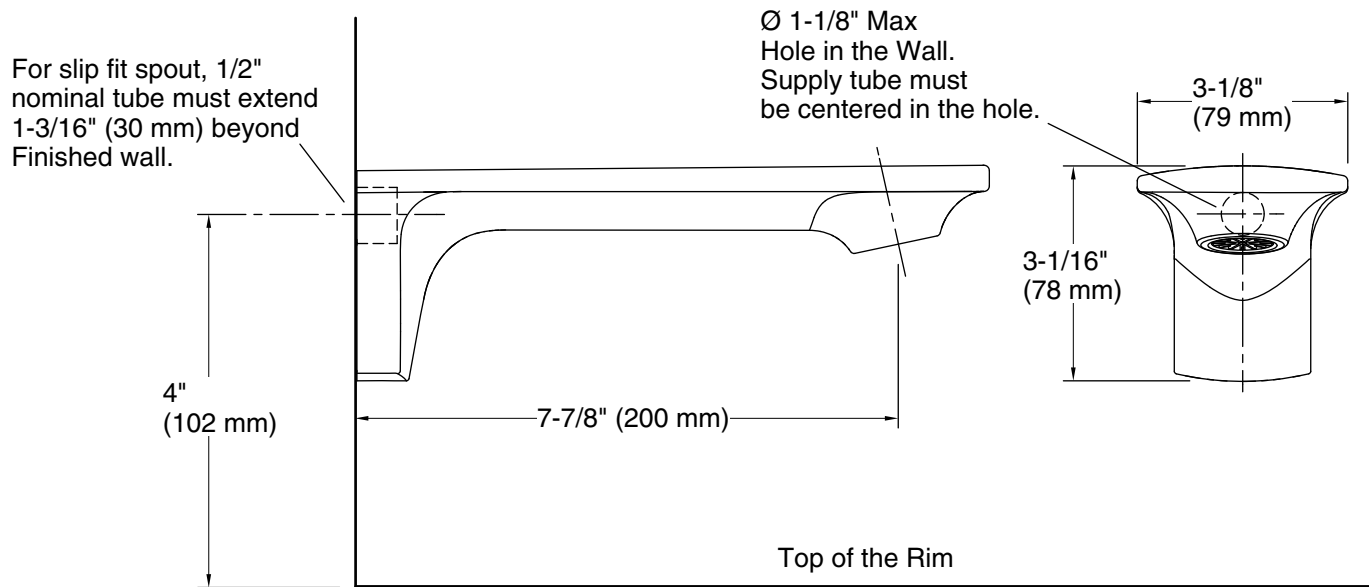

Technical Information

All product dimensions are nominal.

Notes

Install this product according to the installation guide.