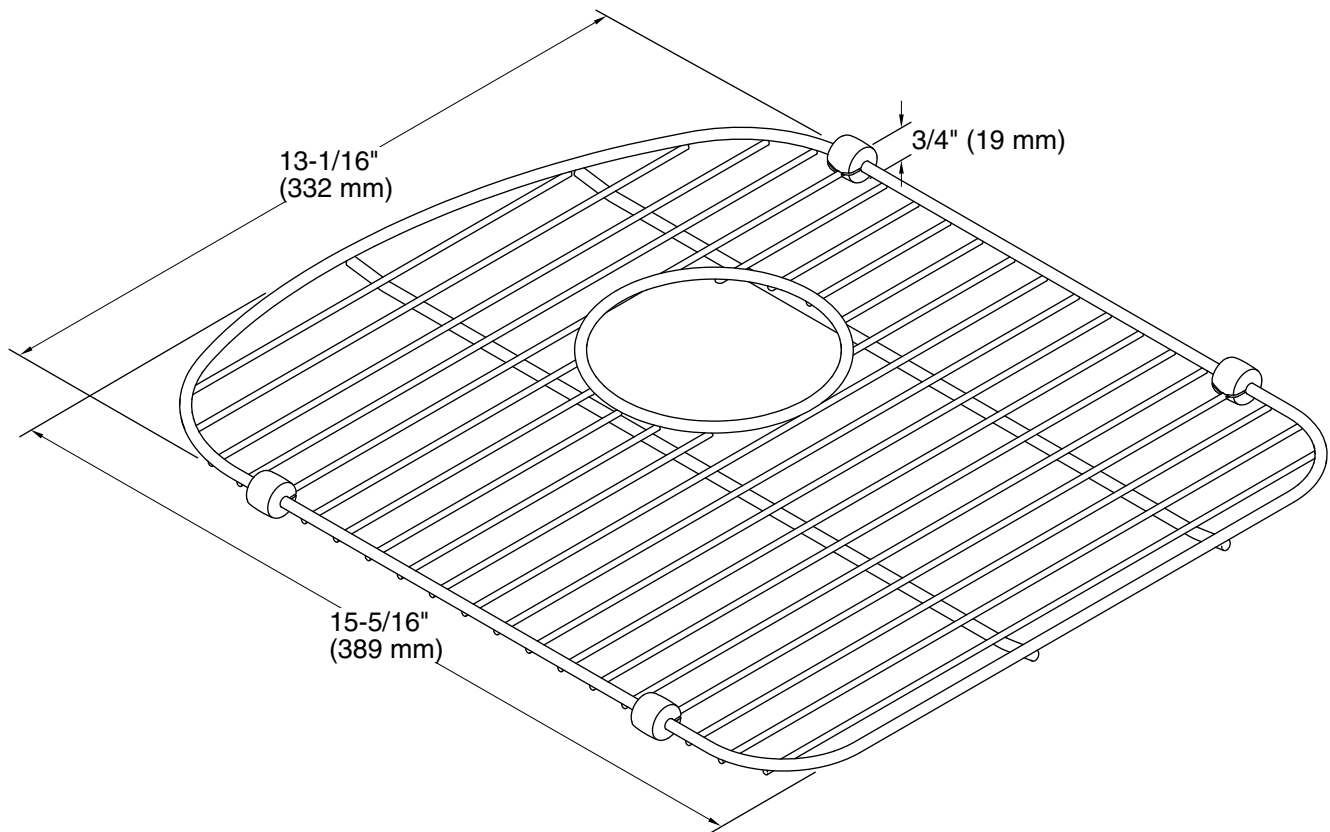

Features

- Fits in the left bowl of the K-6626 Langlade Smart Divide™ kitchen sink
- Helps protect sink surface from daily wear
- Innovative wheels around the perimeter provide a secure fit and reduce debris buildup
- Dishwasher-safe

Technical Information

All product dimensions are nominal.

Material: Stainless Steel