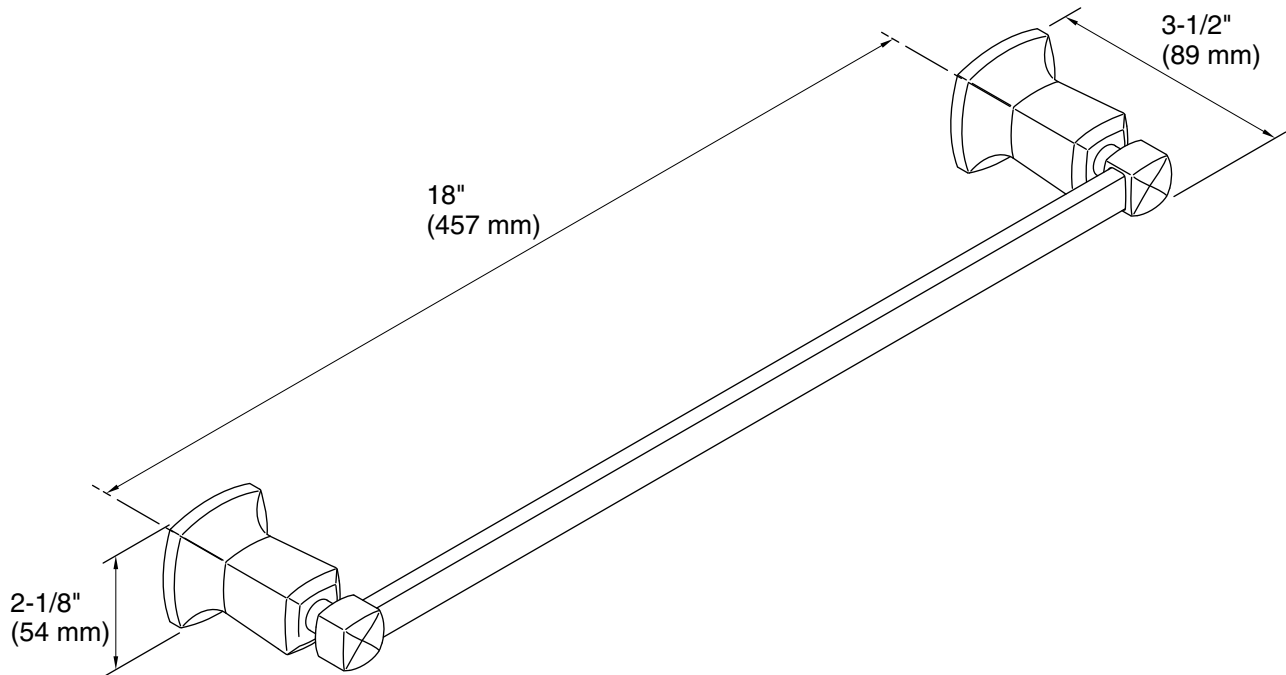

Technical Information

All product dimensions are nominal.

Installation Type: Wall-mount

Material: Metal

Notes

Install this product according to the installation guide.

CAUTION: Risk of personal injury. Do not install these products in any area where they are likely to be used inadvertently as a grab bar or support bar. These products are not designed or intended for use as a grab bar or support bar.